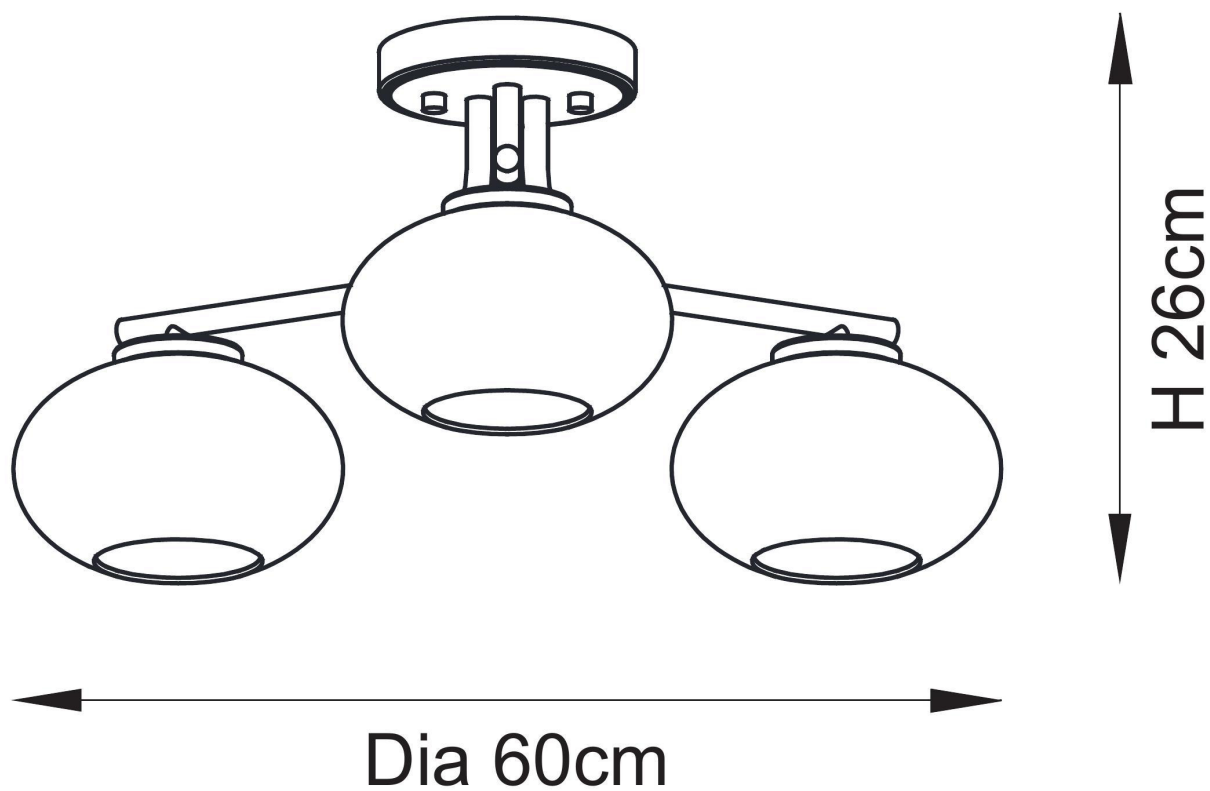

Endon Lighting - Jacob - 118507 - Warm Brass Clear Bubbled Glass 3 Light Flush Ceiling Light

CONTACT