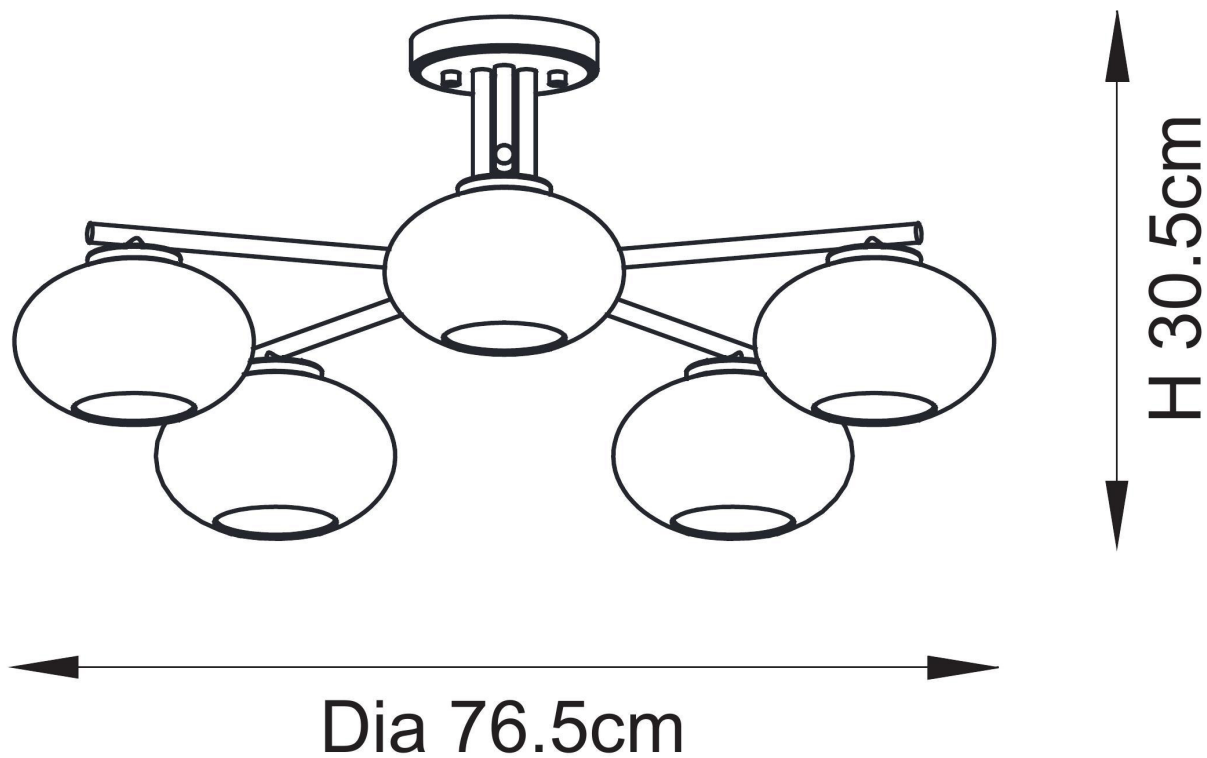

Endon Lighting - Jacob - 118508 - Warm Brass Clear Bubbled Glass 5 Light Flush Ceiling Light

CONTACT