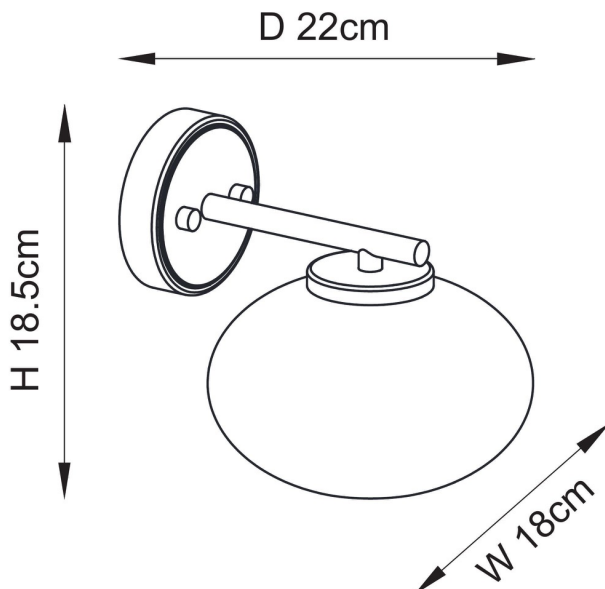

SPECIFICATION

- Ingress protection: IP20
- Class: Class I - Single Insulated, Earthed
- Voltage: 240V