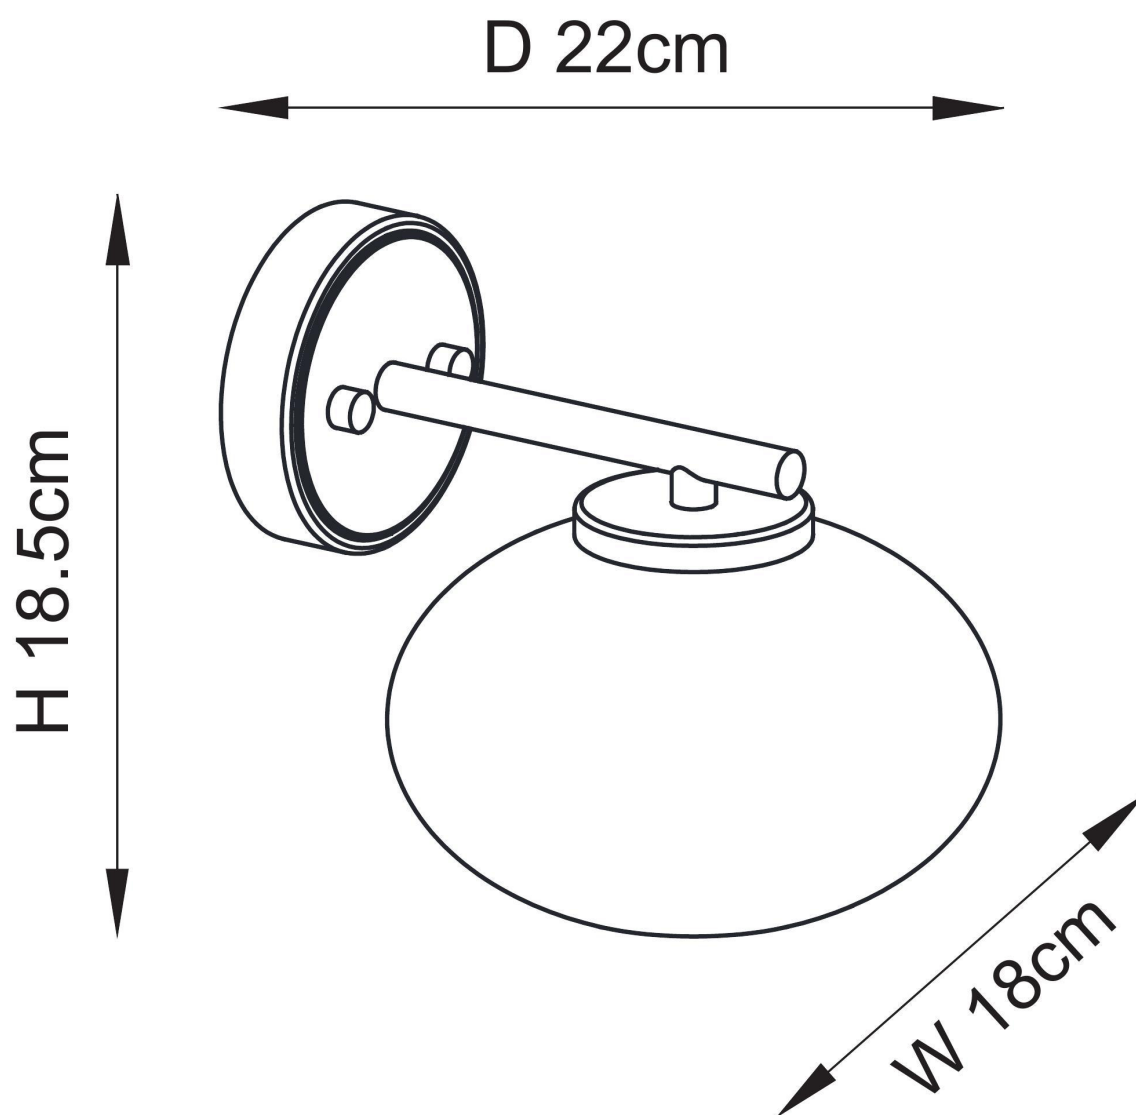

Endon Lighting - Jacob - 118509 - Warm Brass Clear Bubbled Glass Wall Light

CONTACT