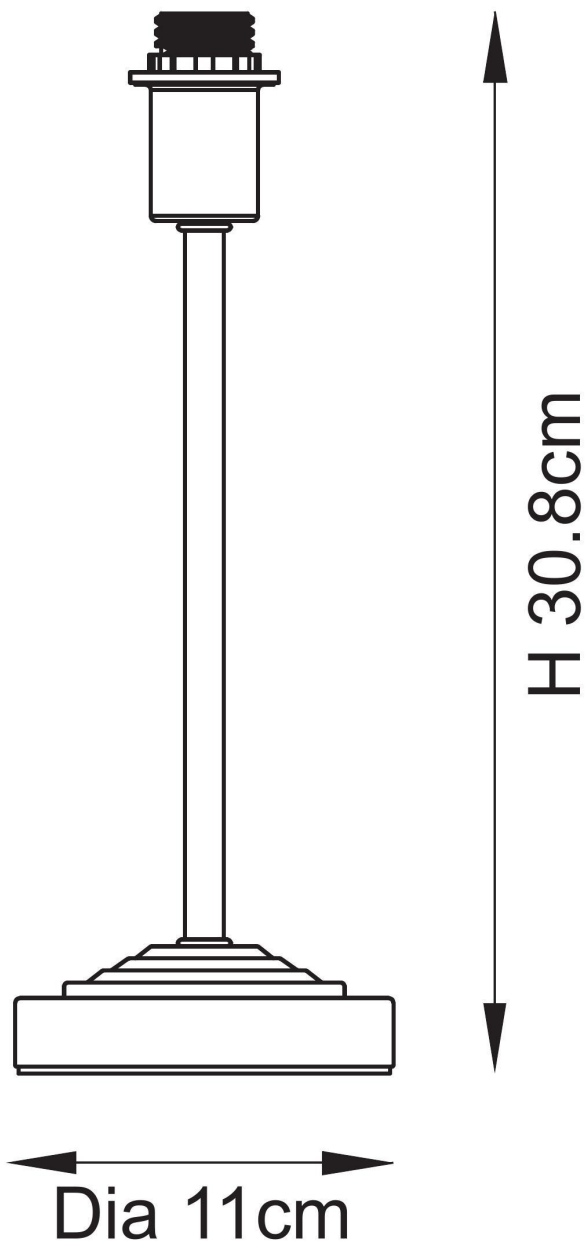

Endon Lighting - Rise - 118533 - Vintage Brass Base Only Table Lamp

CONTACT