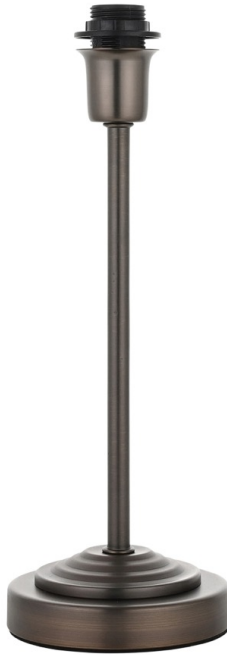

Endon Lighting - Rise - 118534 - Antique Bronze Base Only Table Lamp

REFERENCE

- SKU: FCL-31018
- Supplier SKU: 118534
- Barcode: 5016087218011

DESCRIPTION

This elegant base-only table lamp is the perfect foundation for showcasing your personal style. Featuring a timeless stepped design in an antique bronze finish, it offers a refined silhouette that complements both classic and contemporary interiors. Ideal for pairing with one of our beautiful decorative shades, this versatile piece lets you tailor your lighting to suit any space, mood, or season.

CATEGORY

- Brand: Endon Lighting
- Family: Rise
- Category: Indoor Lighting / Table / Base Only

APPEARANCE

- Base: Dark Antique Bronze Plate

DIMENSION

- Height: 308mm
- Diameter: 110mm
- Weight: .57kg

LIGHT SOURCE

- Lamp included: No
- Lamp detail: 7W Max LED E14 SES (required)
- Non-dimmable
- Energy class: Not applicable
- Switch: In-line On/Off Switch

SPECIFICATION

- Ingress protection: IP20
- Class: Class II - Double Insulated, No Earth
- Voltage: 240V