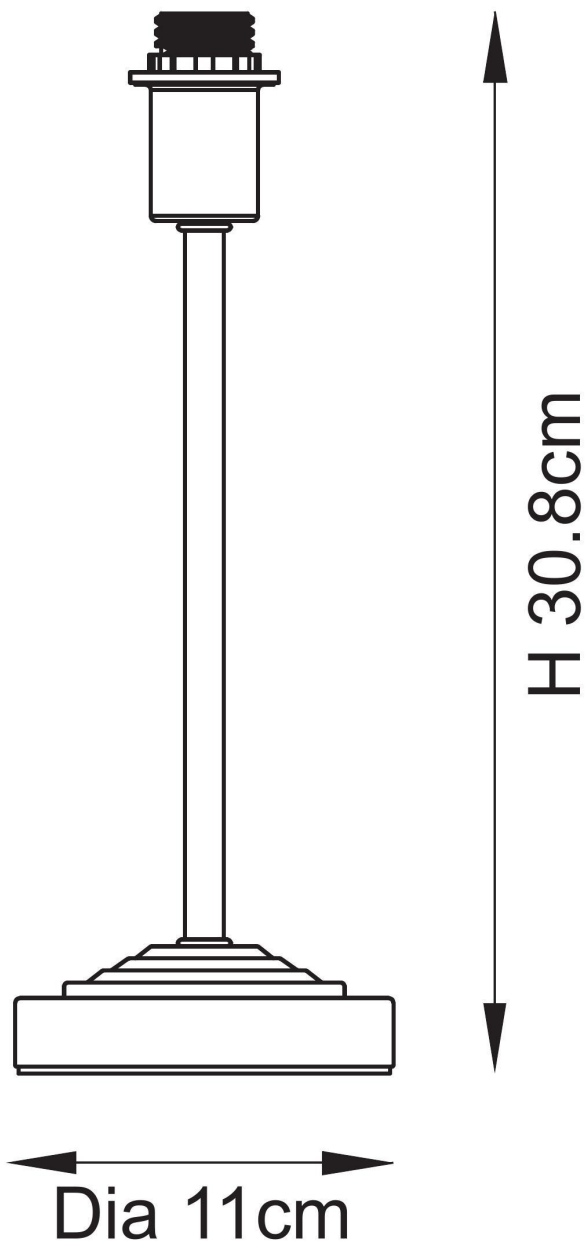

Endon Lighting - Rise - 118534 - Antique Bronze Base Only Table Lamp

CONTACT