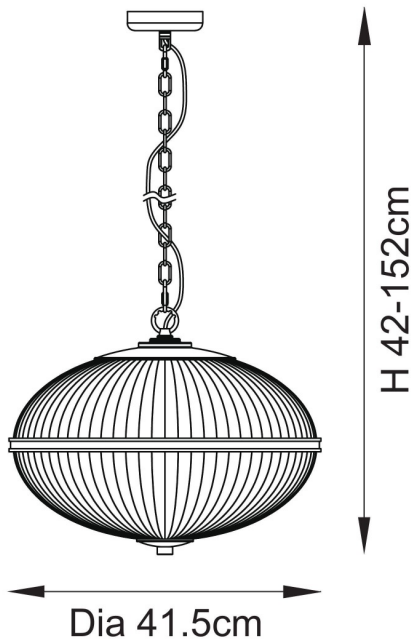

Endon Lighting - Somerset - 118580 - Vintage Brass Clear Ribbed Glass 3 Light Ceiling Pendant Light

REFERENCE

- SKU: FCL-31019
- Supplier SKU: 118580
- Barcode: 5016087218028

DESCRIPTION

This elegant 3 light pendant features a striking ribbed 2 part glass globe with a shaped warm brass band for a refined yet timeless aesthetic. Suspended from a height adjustable chain set with grey braided fabric flex, it effortlessly combines classic detailing with contemporary sophistication. Ideal for living spaces, bedrooms, stairwells, or over dining areas, it provides a warm, ambient glow while serving as a stunning focal point.

CATEGORY

- Brand: Endon Lighting
- Family: Somerset
- Category: Indoor Lighting / Ceiling / Single

APPEARANCE

- Base: Vintage Brass
- Shade: Clear Ribbed Glass

DIMENSION

- Height: 420 - 1540mm
- Diameter: 415mm
- Shade Height: 285mm
- Weight: 5.73kg

LIGHT SOURCE

- Lamp included: No
- Lamp detail: 3 x 7W Max LED E14 SES (required)
- Dimmable
- Energy class: Not applicable
- Switch: No

SPECIFICATION

- Ingress protection: IP20
- Class: Class I - Single Insulated, Earthed
- Voltage: 240V