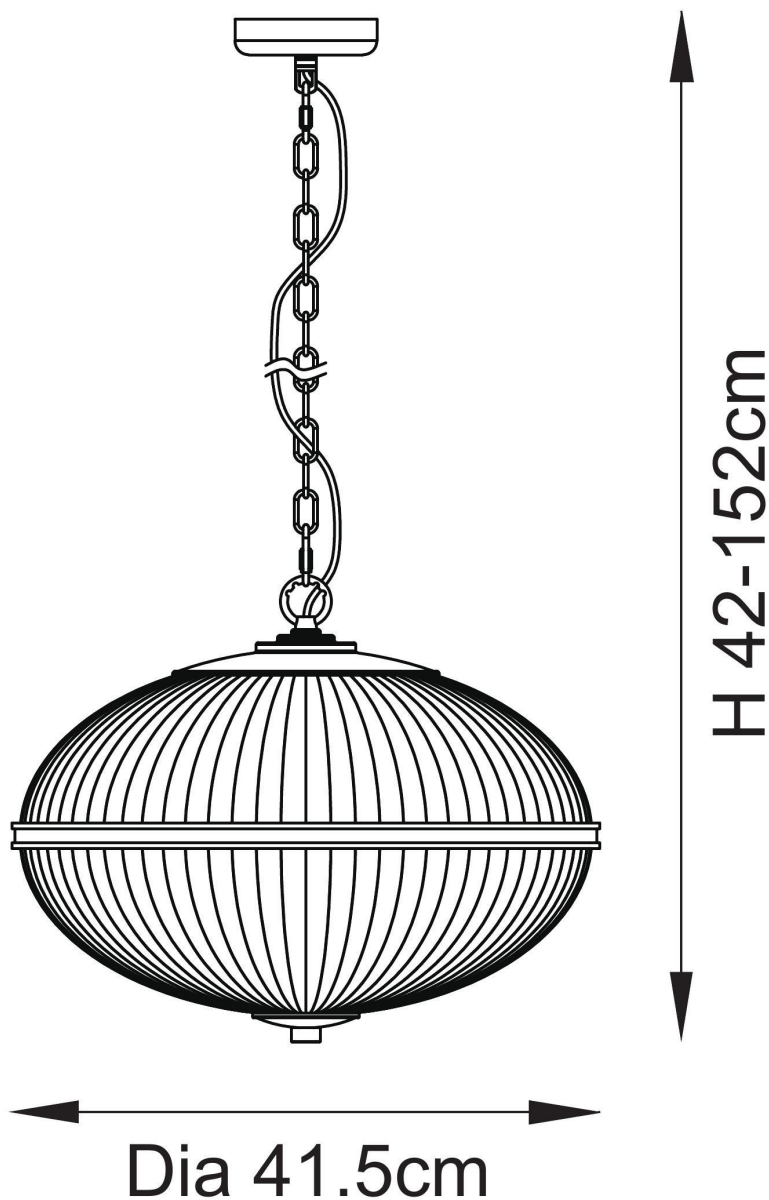

Endon Lighting - Somerset - 118580 - Vintage Brass Clear Ribbed Glass 3 Light Ceiling Pendant Light

CONTACT