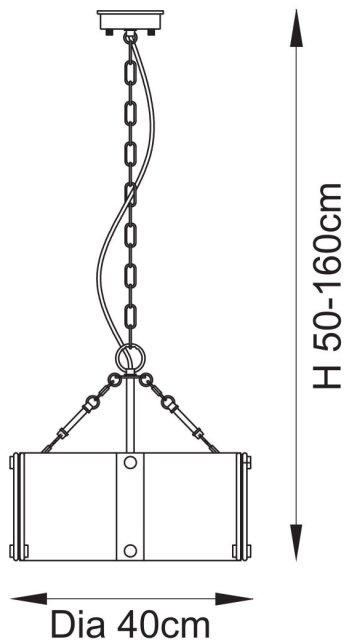

SPECIFICATION

- Ingress protection: IP20
- Class: Class I - Single Insulated, Earthed
- Voltage: 240V