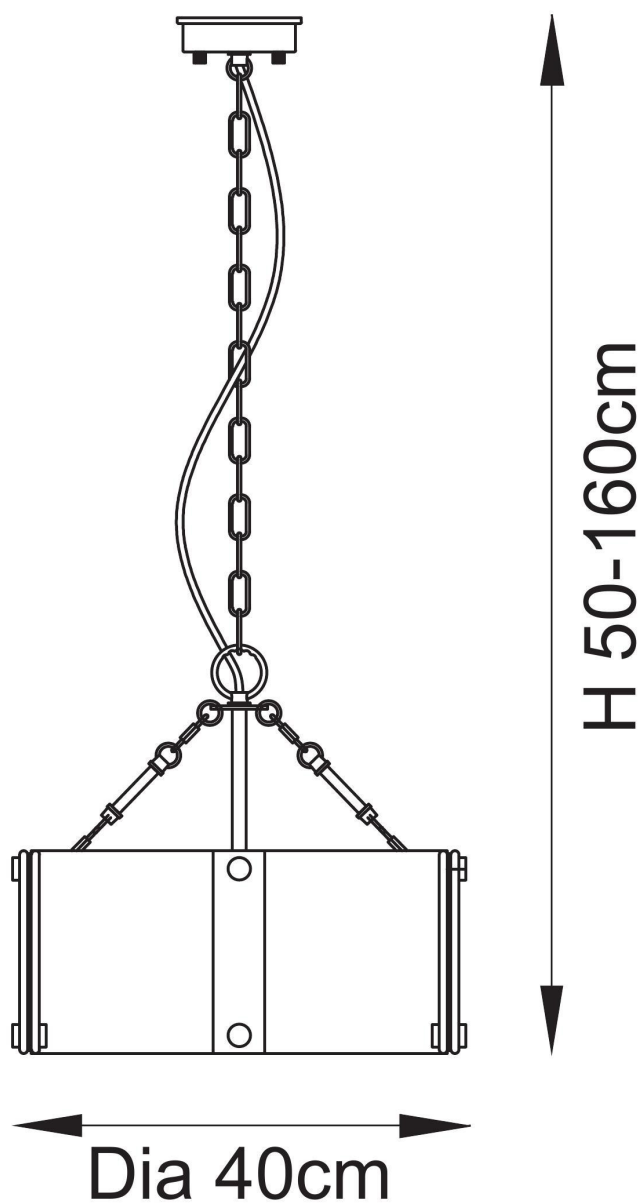

Endon Lighting - Keller - 118583 - Aged Brass Clear Textured Glass 4 Light Ceiling Pendant Light

**CONTACT**