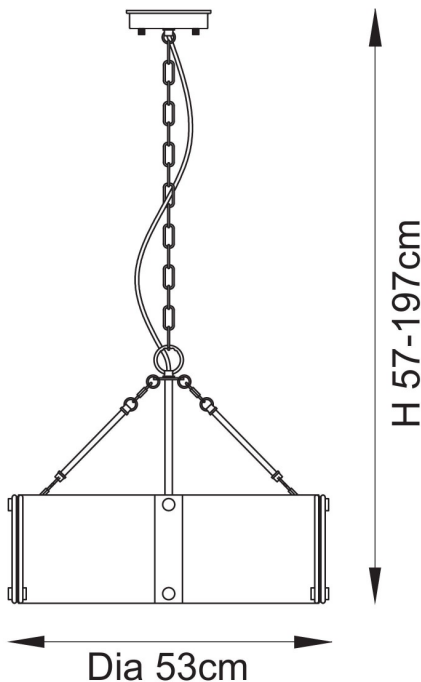

Endon Lighting - Keller - 118584 - Aged Brass Clear Textured Glass 6 Light Ceiling Pendant Light

REFERENCE

- SKU: FCL-31021
- Supplier SKU: 118584
- Barcode: 5016087217427

DESCRIPTION

Sculptural and unique this 6-light pendant features a cylindrical shade formed from thick, handmade glass panels that showcase organic texture and artisanal character. The warm metallic frame and decorative fixings add a handmade touch, while the height-adjustable chain and grey braided fabric flex offer versatility in installation. Ideal for dining rooms, hallways, or living areas, it delivers a soft, ambient glow with a crafted presence.

CATEGORY

- Brand: Endon Lighting
- Family: Keller
- Category: Indoor Lighting / Ceiling / Single

APPEARANCE

- Base: Brushed Aged Brass Plate
- Shade: Clear Textured Glass

DIMENSION

- Height: 570 - 1970mm
- Diameter: 530mm
- Shade Height: 180mm
- Shade diameter: 520mm
- Weight: 8.76kg

LIGHT SOURCE

- Lamp included: No
- Lamp detail: 6 x 7W Max LED E14 SES (required)
- Dimmable
- Energy class: Not applicable
- Switch: No

SPECIFICATION

- Ingress protection: IP20
- Class: Class I - Single Insulated, Earthed
- Voltage: 240V