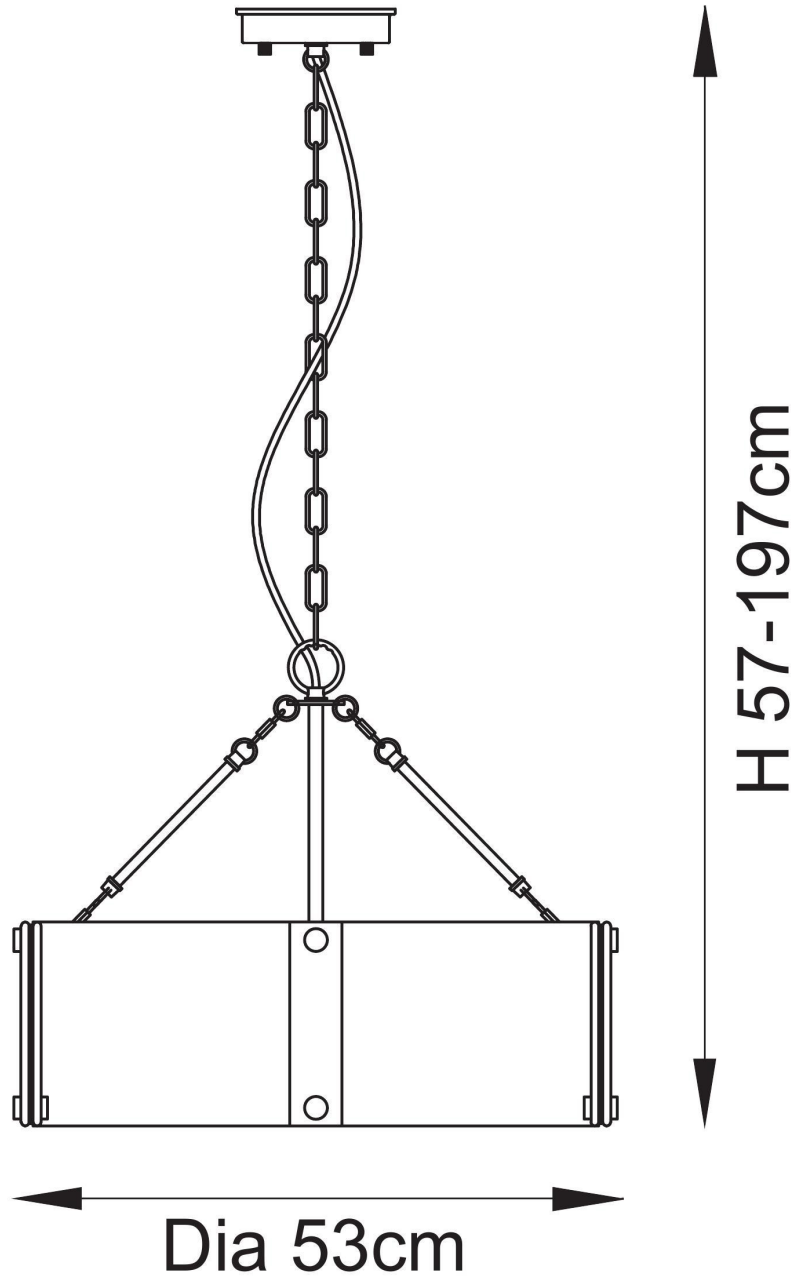

Endon Lighting - Keller - 118584 - Aged Brass Clear Textured Glass 6 Light Ceiling Pendant Light

**CONTACT**