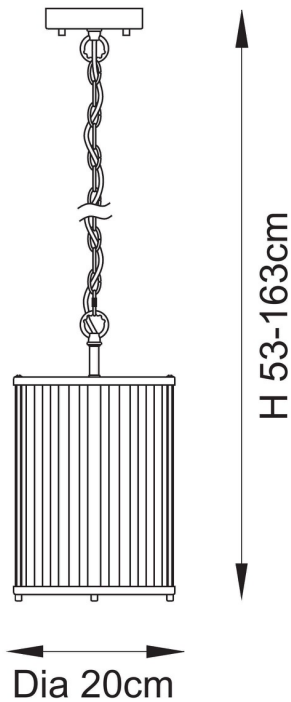

SPECIFICATION

- Ingress protection: IP20
- Class: Class II - Double Insulated, No Earth
- Voltage: 240V