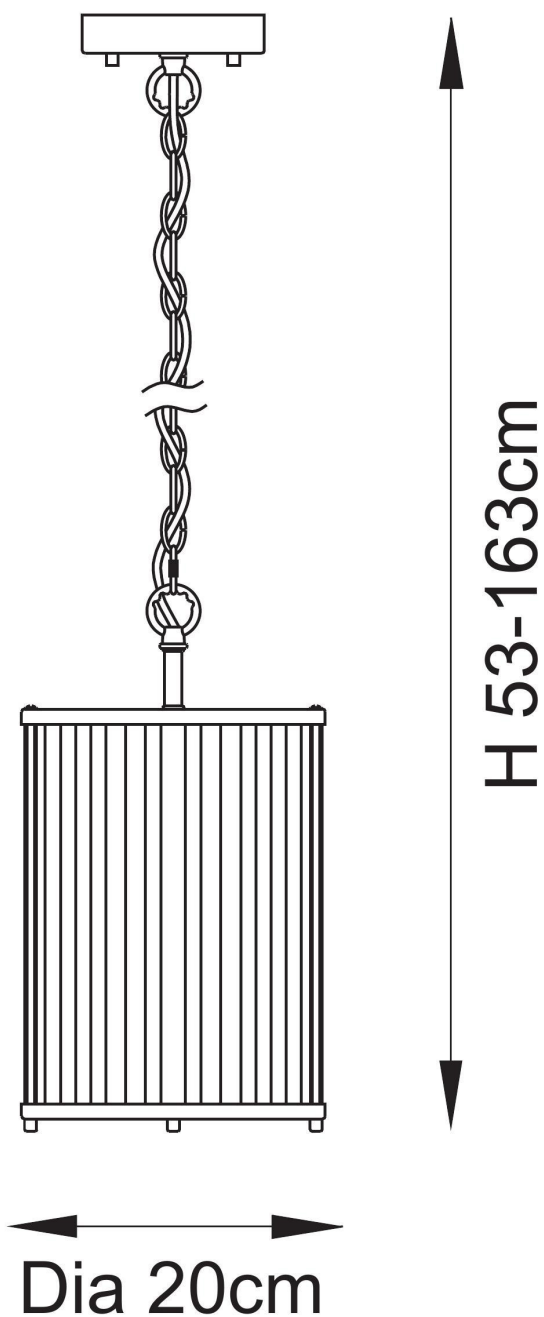

Endon Lighting - Ridgeton - 118595 - Antique Brass Clear Ribbed Glass Ceiling Pendant Light

CONTACT