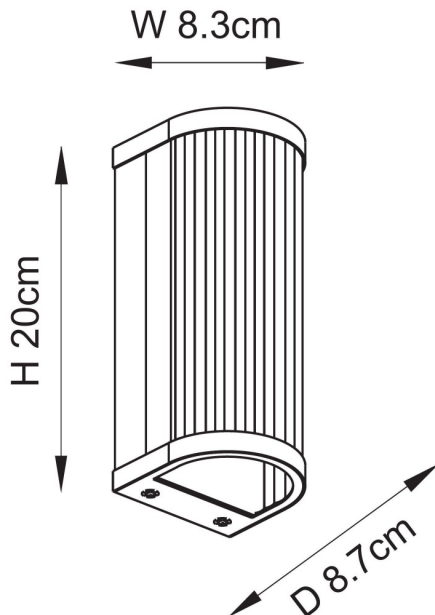

SPECIFICATION

- Ingress protection: IP20
- Class: Class II - Double Insulated, No Earth
- Voltage: 240V