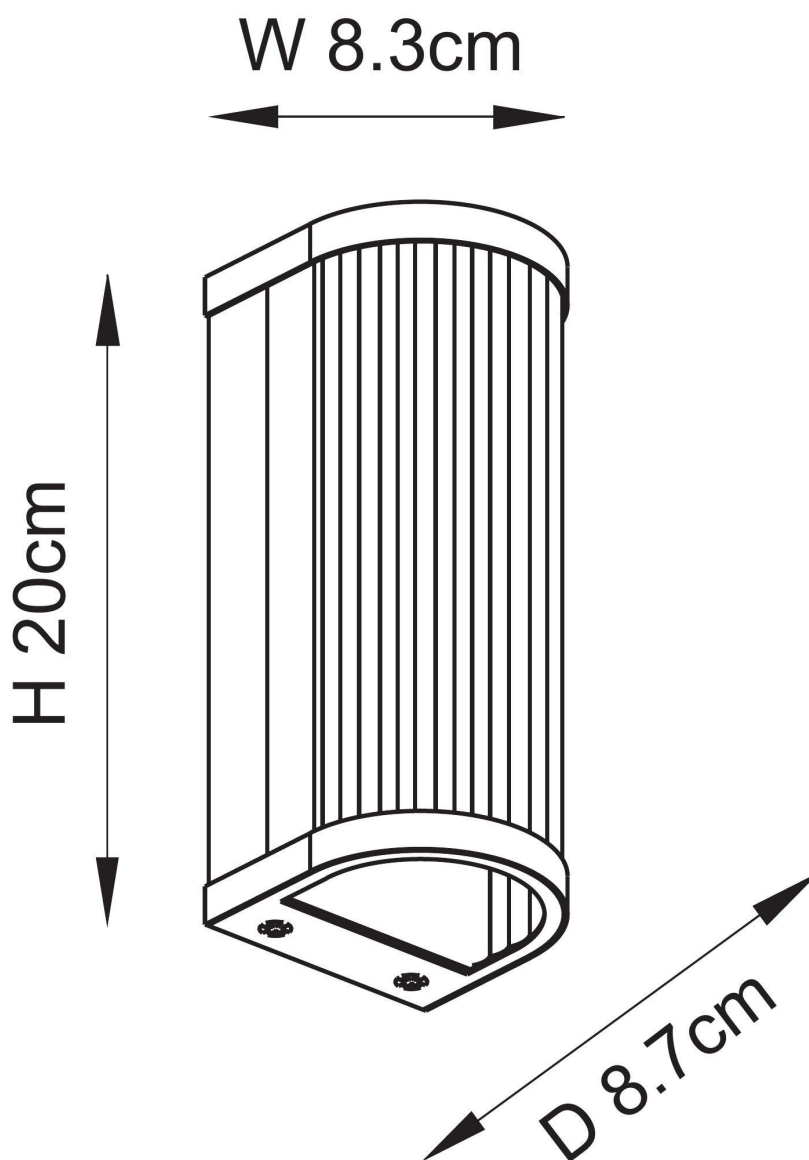

Endon Lighting - Ridgeton - 118596 - Antique Brass Clear Ribbed Glass Wall Washer Light

CONTACT