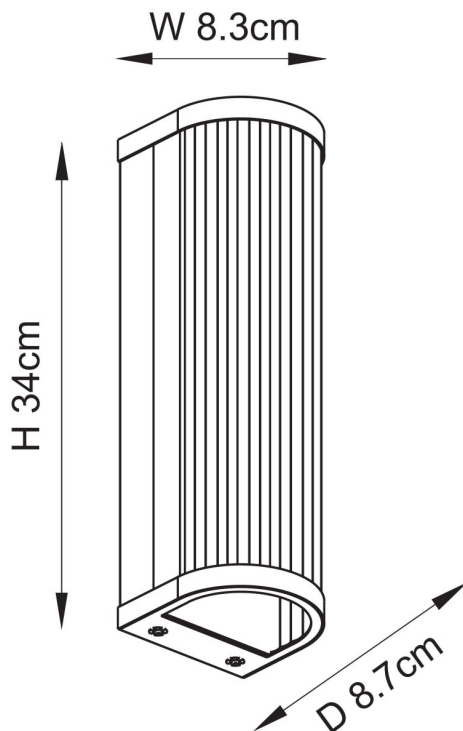

Endon Lighting - Ridgeton - 118597 - Antique Brass Clear Ribbed Glass 2 Light Wall Washer Light

REFERENCE

- SKU: FCL-31024
- Supplier SKU: 118597
- Barcode: 5016087217861

DESCRIPTION

This 2 light wall light extends the same refined design as smaller single light but with double the impact. Its elongated form and dual light source ensure ample illumination, while maintaining the same antique brass finish and ribbed glass detailing. Ideal for feature walls or larger interior spaces, this piece combines functional lighting with timeless design appeal.

CATEGORY

- Brand: Endon Lighting
- Family: Ridgeton
- Category: Indoor Lighting / Wall / Washer

APPEARANCE

- Base: Antique Brass Plate
- Shade: Clear Ribbed Glass

DIMENSION

- Height: 340mm
- Width: 83mm
- Depth: 87mm
- Weight: 1.04kg

LIGHT SOURCE

- Lamp included: No
- Lamp detail: 2 x 6W Max LED E14 SES (required)
- Dimmable
- Energy class: Not applicable
- Switch: No

SPECIFICATION

- Ingress protection: IP20
- Class: Class II - Double Insulated, No Earth
- Voltage: 240V