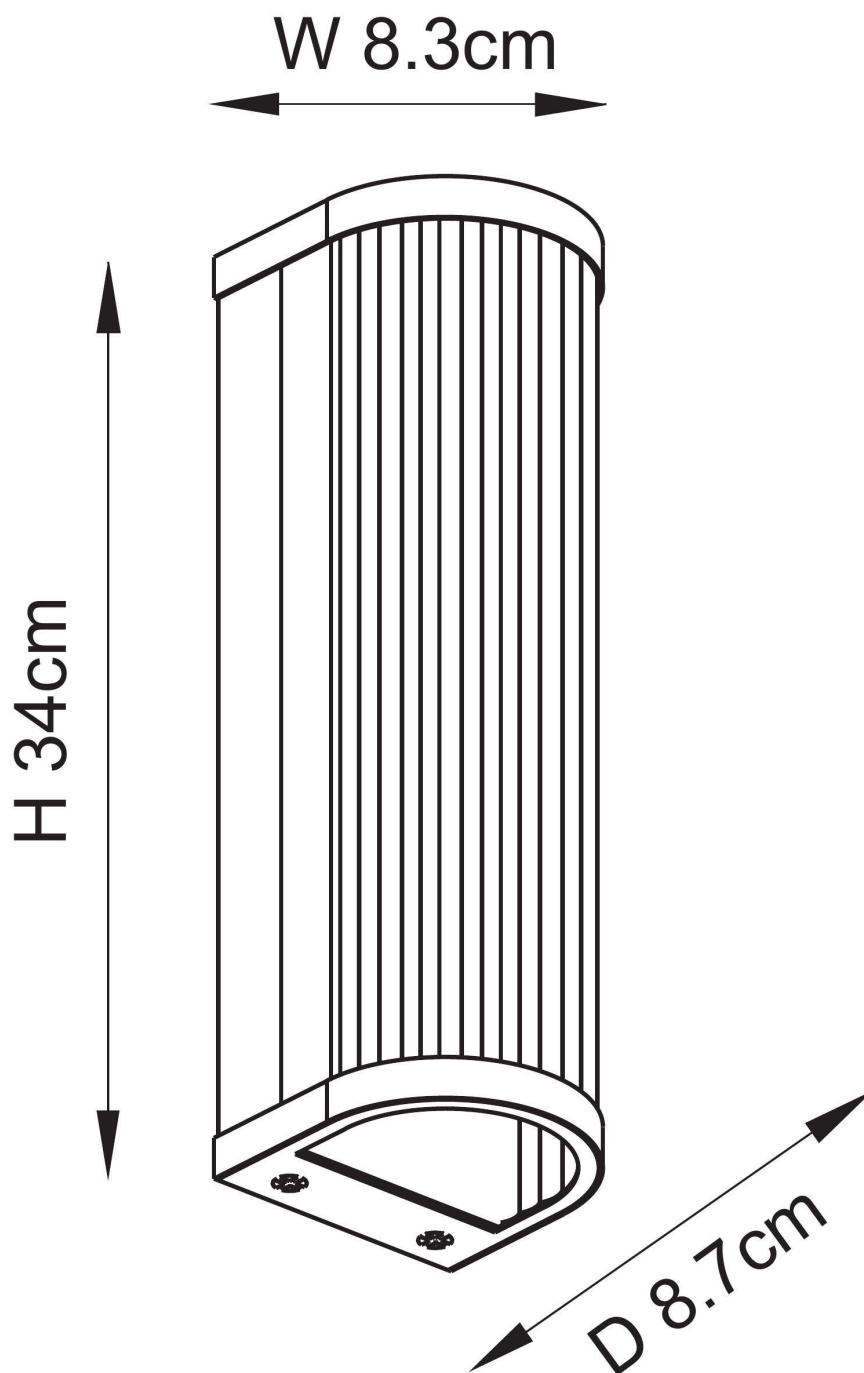

Endon Lighting - Ridgeton - 118597 - Antique Brass Clear Ribbed Glass 2 Light Wall Washer Light

CONTACT