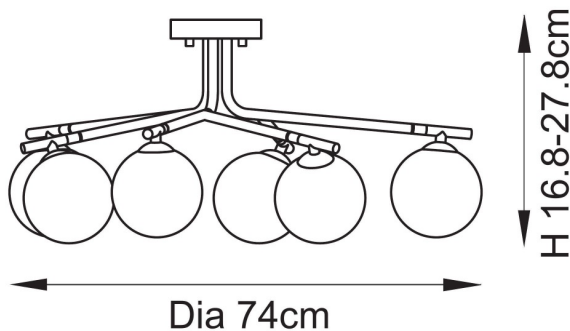

Endon Lighting - Aaron - 118651 - Aged Brass Opal Glass 6 Light Flush Ceiling Light

REFERENCE

- SKU: FCL-31025
- Supplier SKU: 118651
- Barcode: 5016087217236

DESCRIPTION

This easy to place mid-century design is a must have for today's interiors, featuring adjustable angle glass spheres effortlessly paired with aged brass effect metalwork.

CATEGORY

- Brand: Endon Lighting
- Family: Aaron
- Category: Indoor Lighting / Ceiling / Semi

APPEARANCE

- Base: Brushed Aged Brass Plate
- Shade: Matt Opal Glass

DIMENSION

- Height: 168 - 278mm
- Diameter: 740mm
- Shade Height: 120mm
- Shade diameter: 120mm
- Weight: 2.76kg

LIGHT SOURCE

- Lamp included: No
- Lamp detail: 6 x 5W Max LED G9 (required)
- Dimmable
- Energy class: Not applicable
- Switch: No

SPECIFICATION

- Ingress protection: IP20
- Class: Class I - Single Insulated, Earthed
- Voltage: 240V

CONTACT