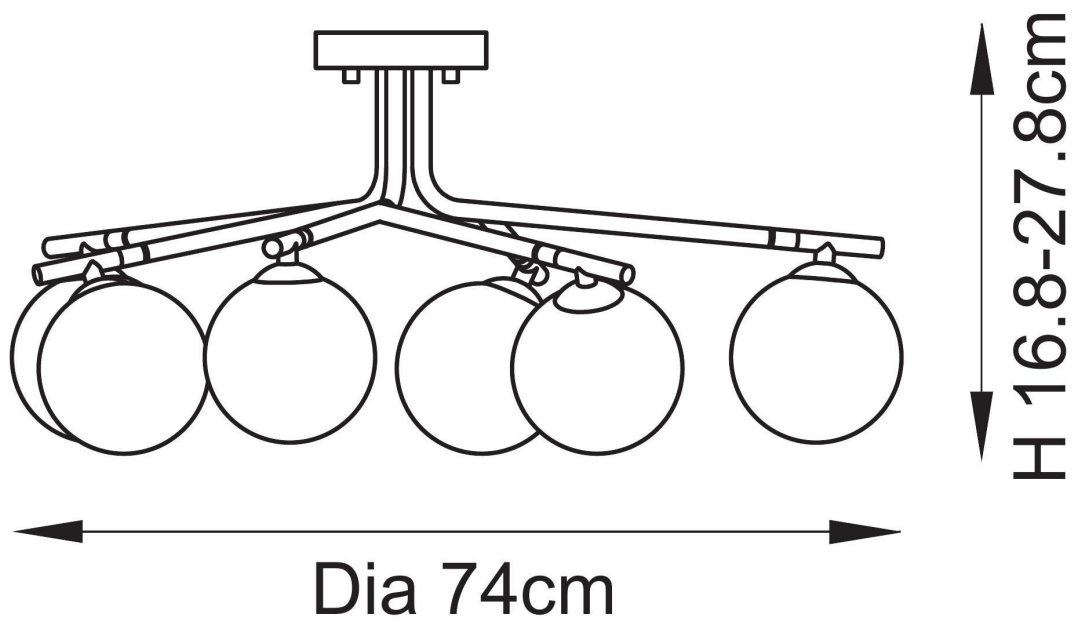

Endon Lighting - Aaron - 118651 - Aged Brass Opal Glass 6 Light Flush Ceiling Light

CONTACT