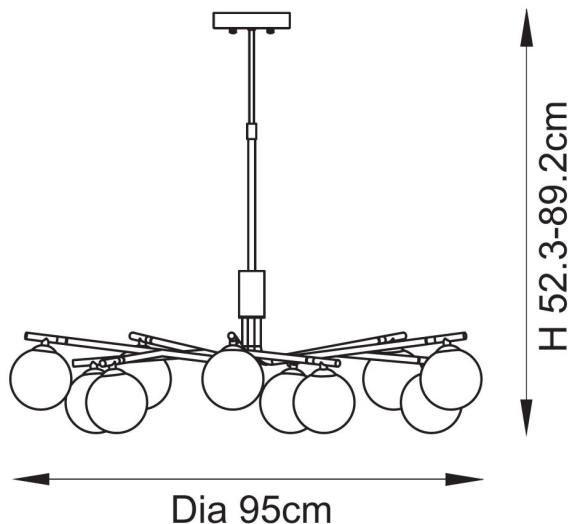

Endon Lighting - Aaron - 118652 - Aged Brass Opal Glass 10 Light Ceiling Pendant Light

REFERENCE

- SKU: FCL-31026
- Supplier SKU: 118652
- Barcode: 5016087217243

DESCRIPTION

This modern mid-century design, is a must have for today's interiors, featuring 10 adjustable glass spheres and height adjustable stem, effortlessly paired with beautiful aged brass effect metalwork.

CATEGORY

- Brand: Endon Lighting
- Family: Aaron
- Category: Indoor Lighting / Ceiling / Pendant

APPEARANCE

- Base: Brushed Aged Brass Plate
- Shade: Matt Opal Glass

DIMENSION

- Height: 523 - 891mm
- Diameter: 950mm
- Shade Height: 120mm
- Shade diameter: 120mm
- Weight: 5.75kg

LIGHT SOURCE

- Lamp included: No
- Lamp detail: 10 x 5W Max LED G9 (required)
- Dimmable
- Energy class: Not applicable
- Switch: No

SPECIFICATION

- Ingress protection: IP20
- Class: Class I - Single Insulated, Earthed
- Voltage: 240V