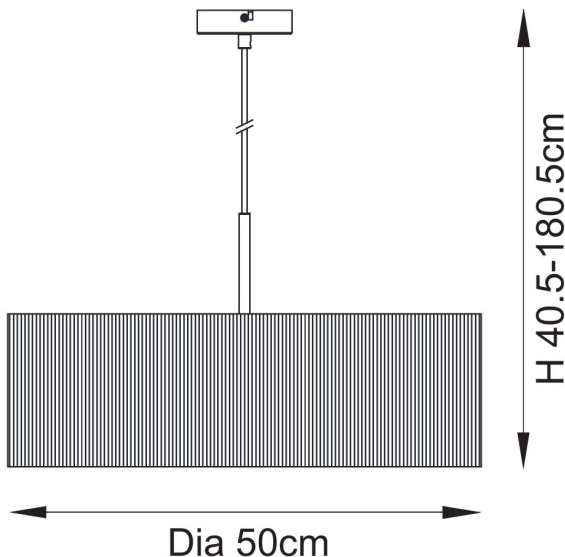

CATEGORY

- Brand: Endon Lighting
- Family: Longshore
- Category: Indoor Lighting / Ceiling / Single

APPEARANCE

- Base: Natural Seagrass
- Shade: White Cotton
- Detail: Matt Black Paint

DIMENSION

- Height: 265mm
- Diameter: 500mm
- Projection: 405 - 1805mm
- Shade Height: 160mm
- Weight: 1.25kg

LIGHT SOURCE

- Lamp included: No
- Lamp detail: 3 x 7W Max LED E14 SES (required)
- Dimmable
- Energy class: Not applicable
- Switch: No

SPECIFICATION

- Ingress protection: IP20
- Class: Class II - Double Insulated, No Earth
- Voltage: 240V