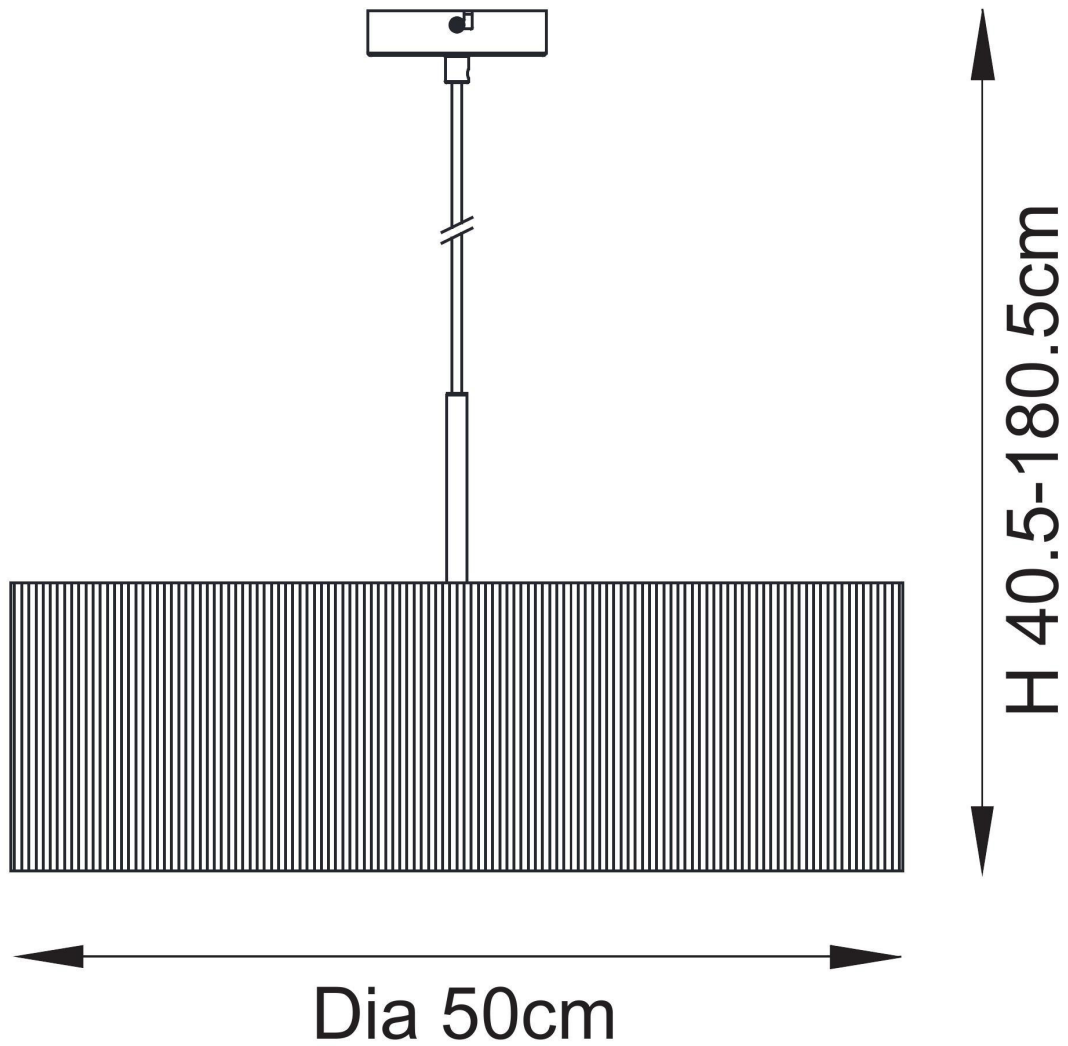

Endon Lighting - Longshore - 118672 - Natural Seagrass Black White 3 Light Ceiling Pendant Light

**CONTACT**