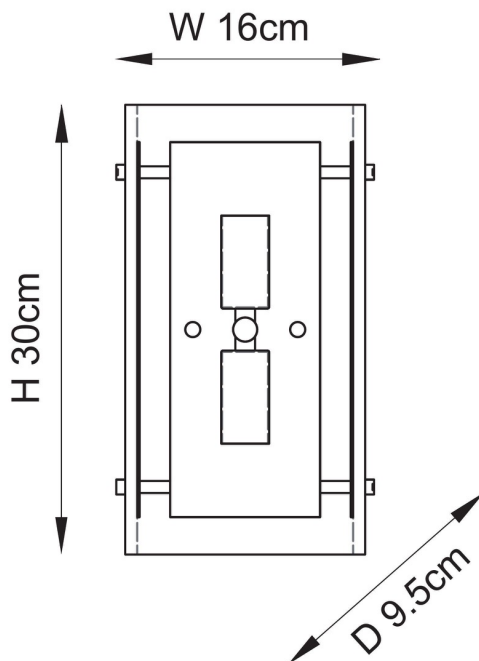

CATEGORY

- Brand: Endon Lighting
- Family: Keller
- Category: Indoor Lighting / Wall / Decorative

APPEARANCE

- Base: Brushed Aged Brass Plate
- Shade: Clear Textured Glass

DIMENSION

- Height: 300mm
- Width: 160mm
- Depth: 95mm
- Shade Height: 300mm
- Weight: 2.05kg

LIGHT SOURCE

- Lamp included: No
- Lamp detail: 2 x 6W Max LED E14 SES (required)
- Dimmable
- Energy class: Not applicable
- Switch: No

SPECIFICATION

- Ingress protection: IP20
- Class: Class I - Single Insulated, Earthed
- Voltage: 240V