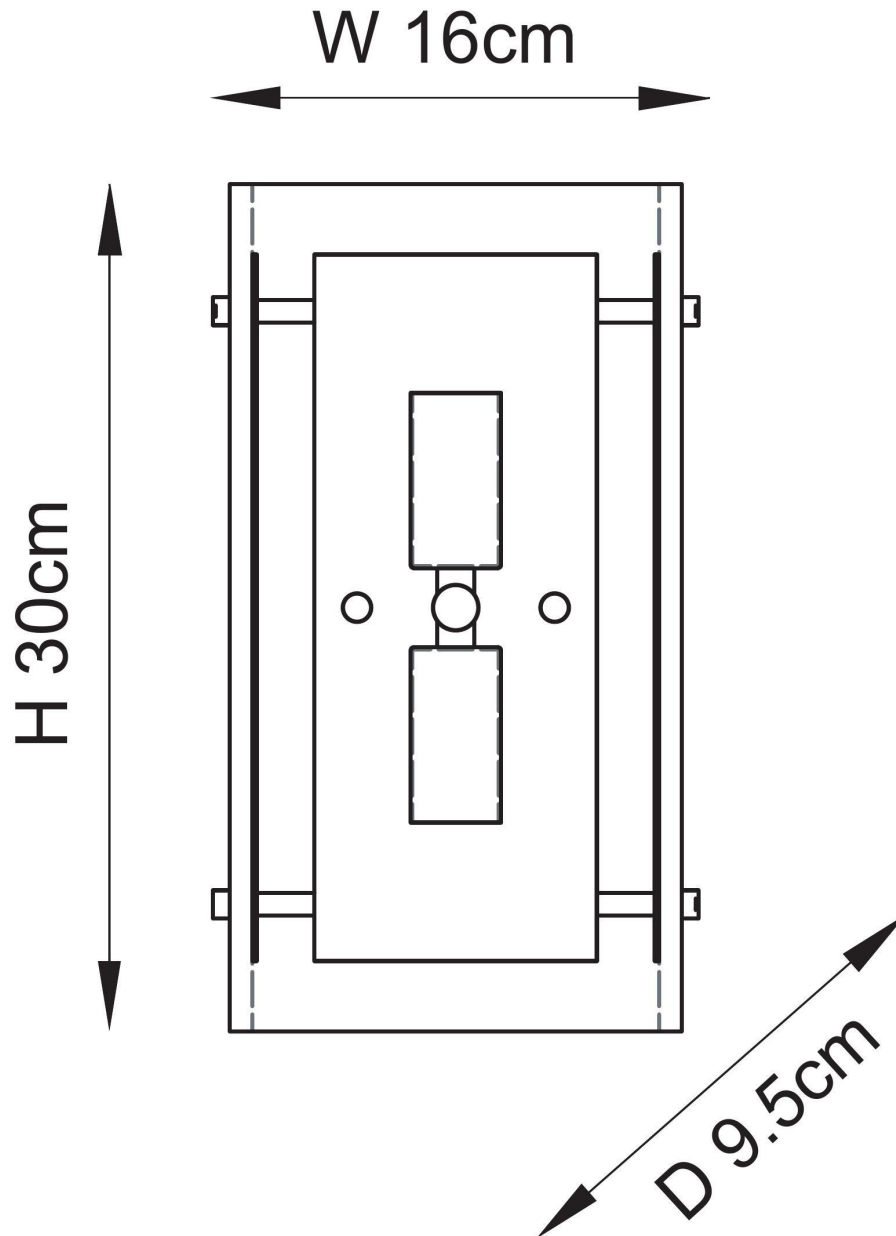

Endon Lighting - Keller - 118673 - Aged Brass Clear Textured Glass 2 Light Wall Light

CONTACT