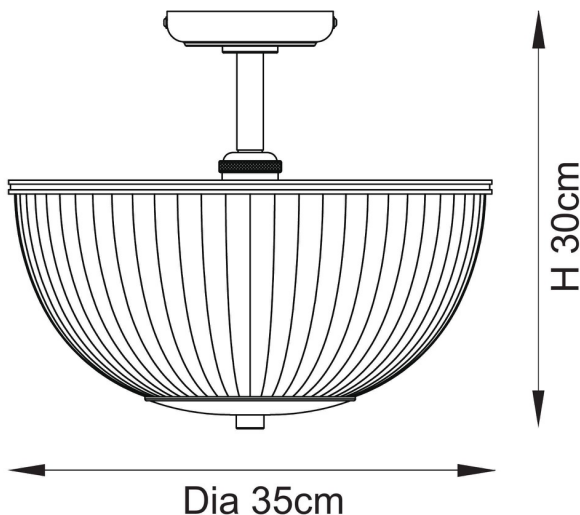

Endon Lighting - Somerset - 118750 - Vintage Brass Clear Ribbed Glass Flush Ceiling Light

REFERENCE

- SKU: FCL-31029
- Supplier SKU: 118750
- Barcode: 5016087218035

DESCRIPTION

This refined E27 flush light pairs timeless elegance with understated design. Featuring a ribbed clear glass bowl shade with classic shaped banding in warm brass, it casts a diffused glow ideal for lower ceilings or compact spaces. Perfect for hallways, bedrooms, or living areas, its sleek flush fitting provides a clean, tailored look while adding a touch of classic sophistication to your home.

CATEGORY

- Brand: Endon Lighting
- Family: Somerset
- Category: Indoor Lighting / Ceiling / Flush

APPEARANCE

- Base: Vintage Brass
- Shade: Clear Ribbed Glass

DIMENSION

- Height: 300mm
- Diameter: 350mm
- Weight: 2.13kg