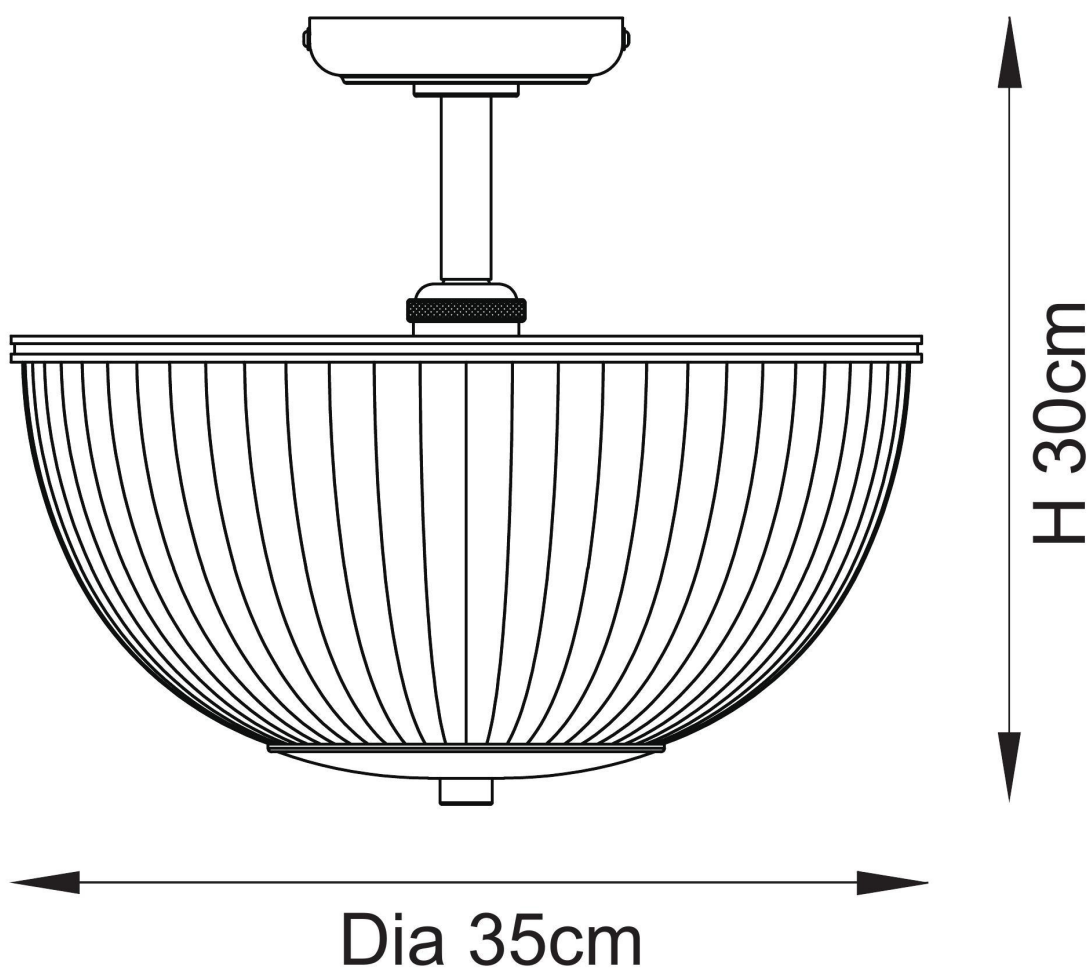

Endon Lighting - Somerset - 118750 - Vintage Brass Clear Ribbed Glass Flush Ceiling Light

CONTACT