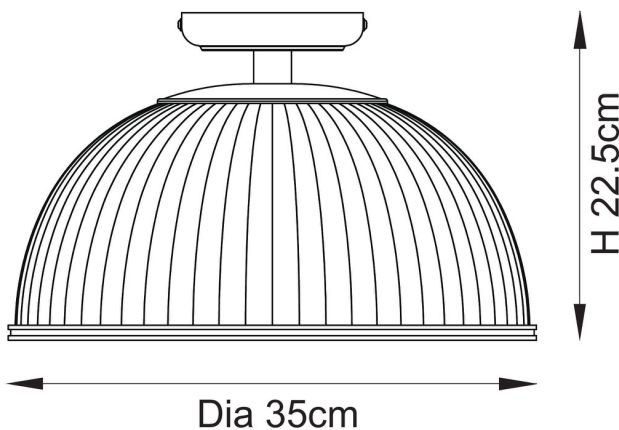

SPECIFICATION

- Ingress protection: IP20
- Class: Class I - Single Insulated, Earthed
- Voltage: 240V