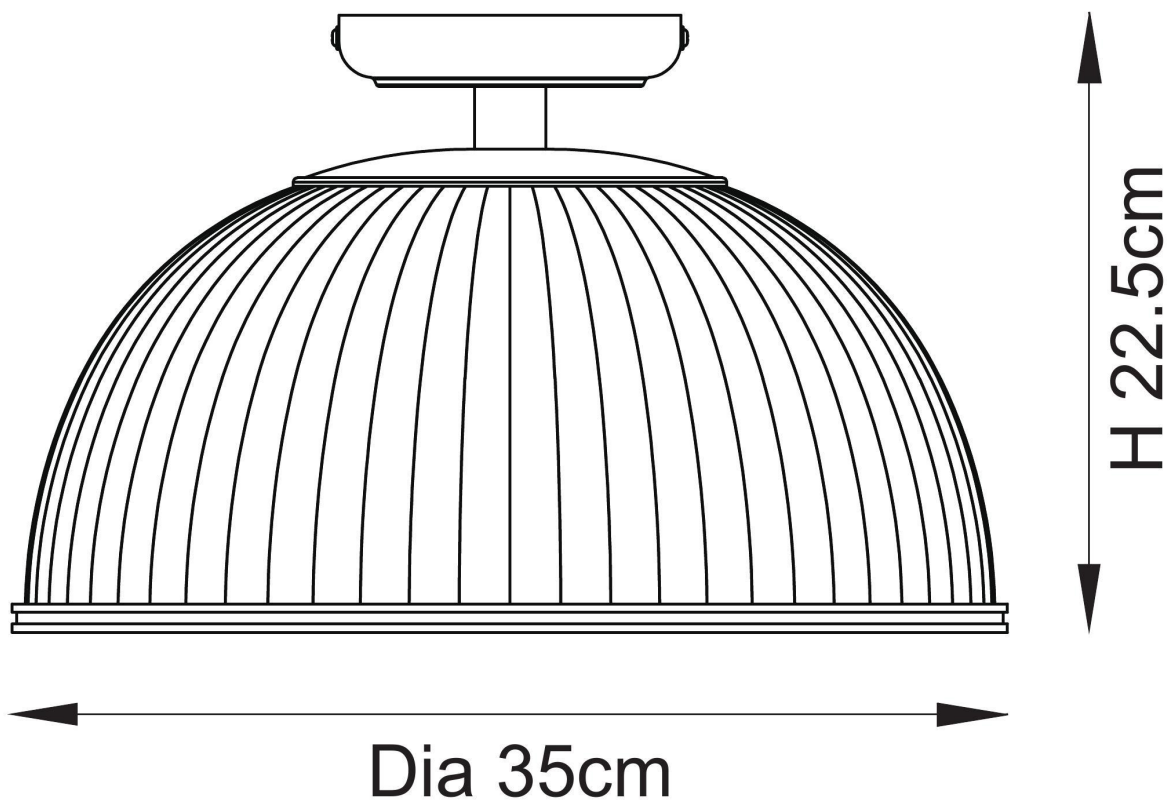

Endon Lighting - Somerset - 118751 - Vintage Brass Clear Ribbed Glass Flush Ceiling Light

**CONTACT**