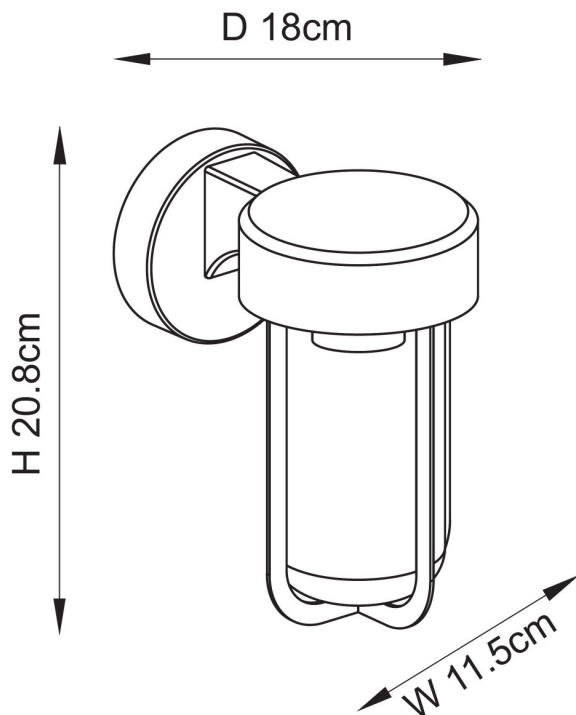

Endon Lighting - Lucca - 118758 - Black Clear Glass IP44 Outdoor Wall Light

REFERENCE

- SKU: FCL-31031
- Supplier SKU: 118758
- Barcode: 5016087217915

DESCRIPTION

A nautical inspired IP44 rated wall light, offering contemporary styling and effective functionality. Constructed from die cast aluminium, with a mix of smooth curves and a modern industrial aesthetic. Additional colour options are available.

CATEGORY

- Brand: Endon Lighting
- Family: Lucca
- Category: Outdoor Lighting / Wall / Decorative

APPEARANCE

- Base: Textured Black Paint
- Shade: Clear Glass

DIMENSION

- Height: 208mm
- Width: 115mm
- Depth: 180mm
- Weight: .8kg

LIGHT SOURCE

- Lamp included: No
- Lamp detail: 10W Max LED E27 ES (required)
- Non-dimmable
- Energy class: Not applicable
- Switch: No

SPECIFICATION

- Ingress protection: IP44
- Class: Class I - Single Insulated, Earthed
- Voltage: 240V