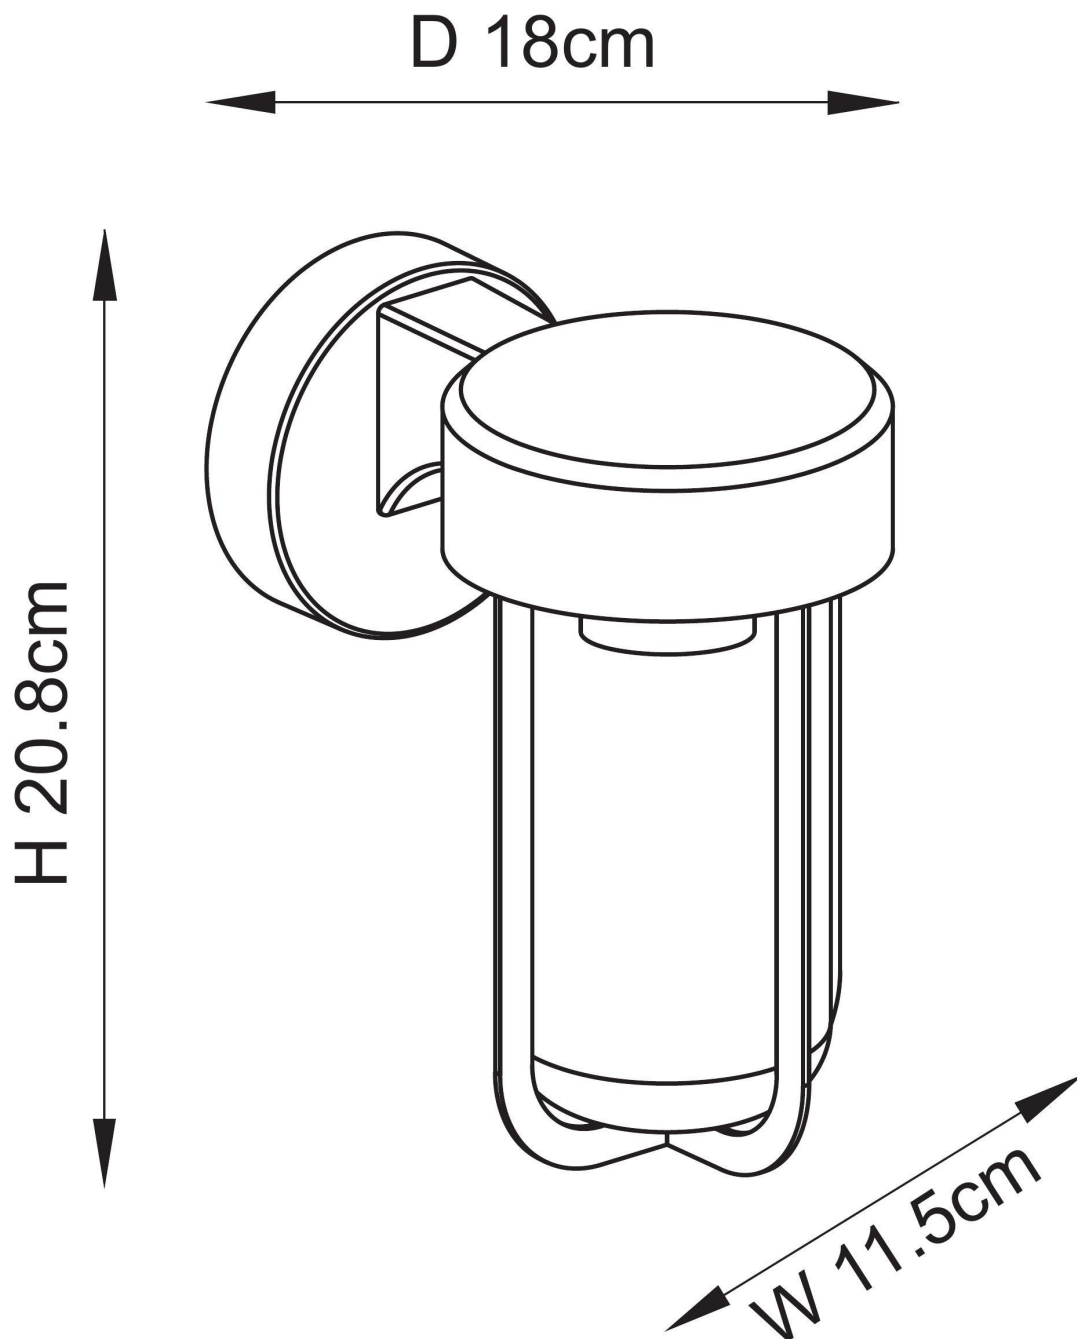

Endon Lighting - Lucca - 118758 - Black Clear Glass IP44 Outdoor Wall Light

CONTACT