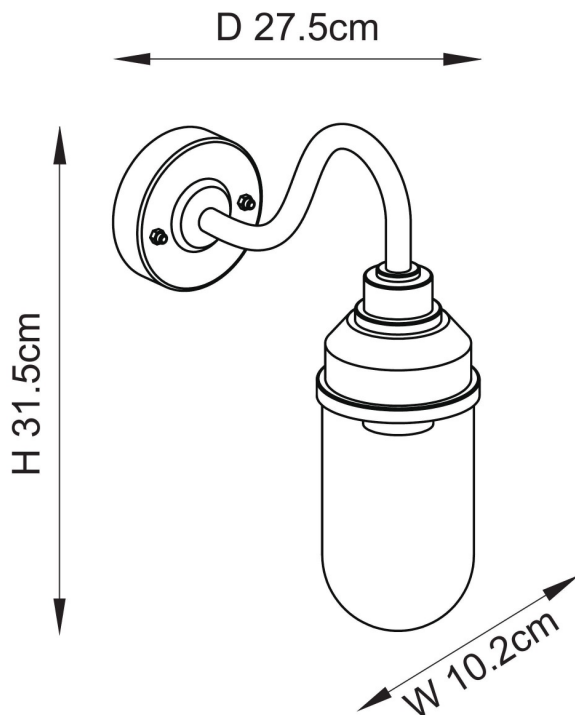

Endon Lighting - Truro - 118760 - Black Clear Glass IP44 Outdoor Wall Light

REFERENCE

- SKU: FCL-31032
- Supplier SKU: 118760
- Barcode: 5016087217892

DESCRIPTION

Die cast aluminium curved arm wall light in matt black finish- perfect for classic, vintage and modern styling. Designed for use in both exterior locations and bathrooms.

CATEGORY

- Brand: Endon Lighting
- Family: Truro
- Category: Outdoor Lighting / Wall / Decorative

APPEARANCE

- Base: Textured Black Paint
- Shade: Clear Glass

DIMENSION

- Height: 315mm
- Width: 102mm
- Depth: 275mm
- Shade Height: 178mm
- Shade diameter: 95mm
- Weight: .7kg

LIGHT SOURCE

- Lamp included: No
- Lamp detail: 10W Max LED E27 ES (required)
- Dimmable
- Energy class: Not applicable
- Switch: No

SPECIFICATION

- Ingress protection: IP44
- Class: Class I - Single Insulated, Earthed
- Voltage: 240V