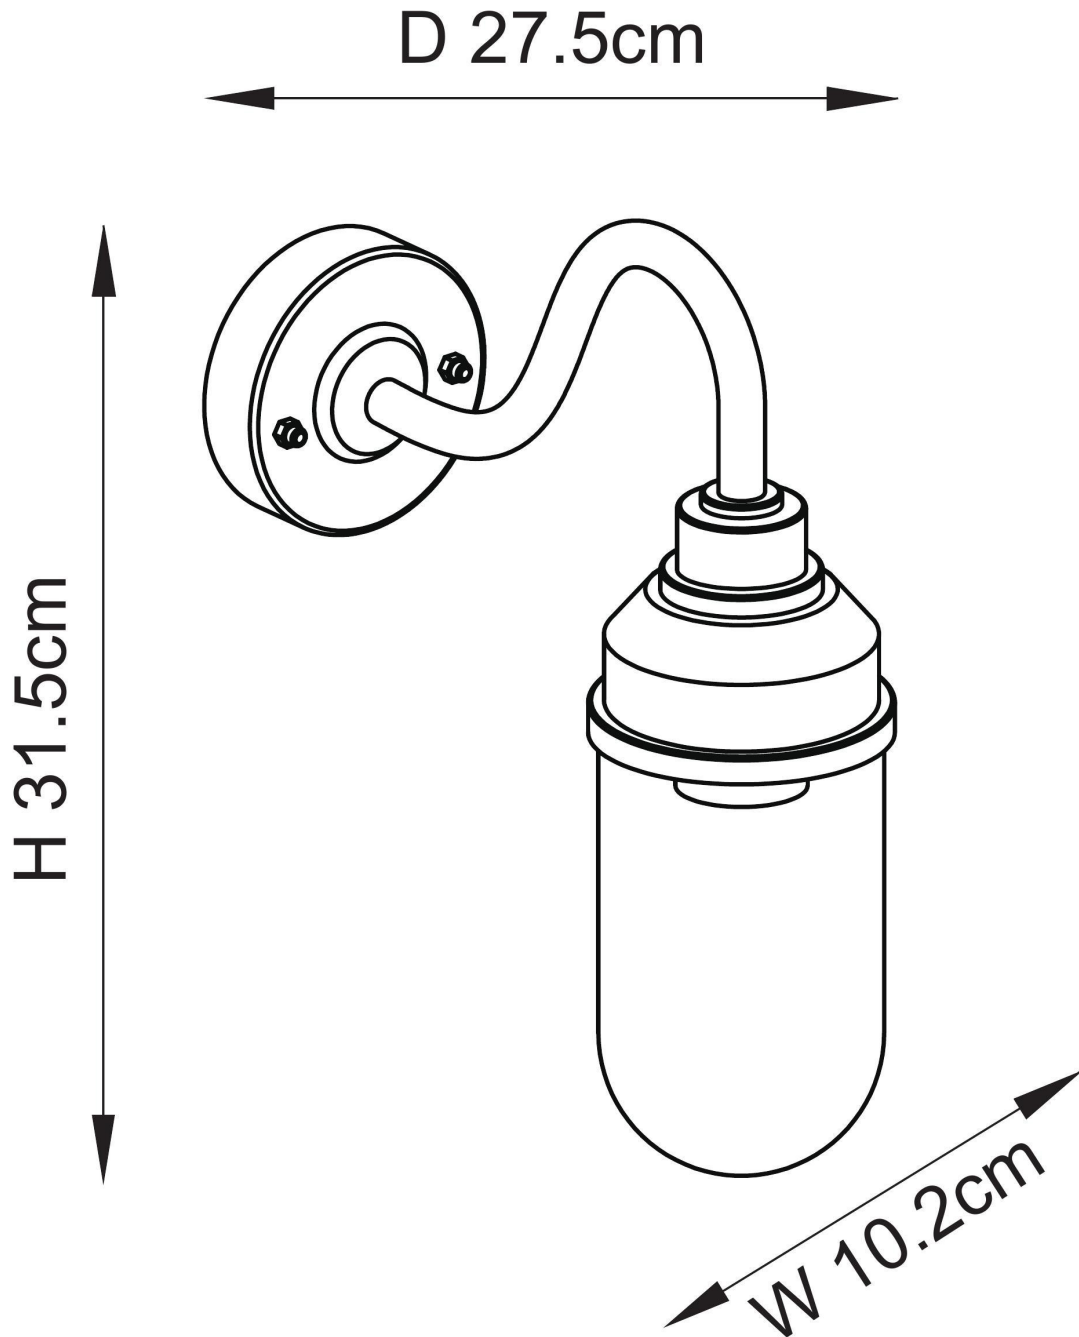

Endon Lighting - Truro - 118760 - Black Clear Glass IP44 Outdoor Wall Light

**CONTACT**