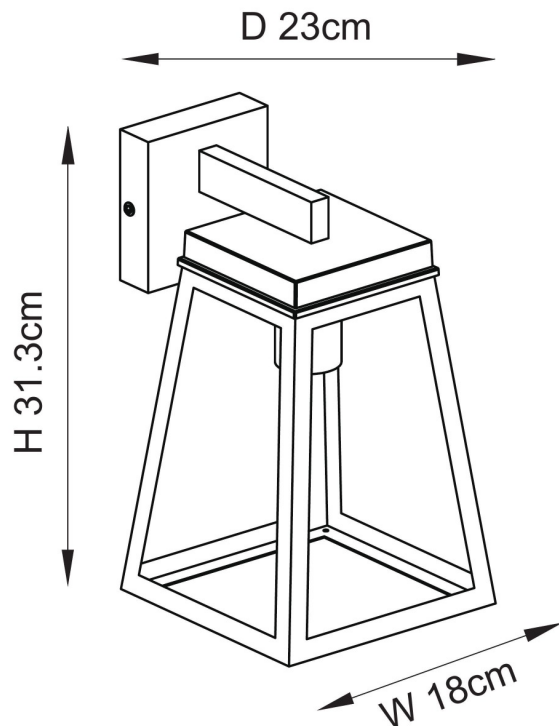

CATEGORY

- Brand: Endon Lighting
- Family: Lymington
- Category: Outdoor Lighting / Wall / Decorative

APPEARANCE

- Base: Textured Black Paint
- Shade: Clear Glass

DIMENSION

- Height: 313mm
- Width: 180mm
- Depth: 230mm
- Weight: 2.6kg

LIGHT SOURCE

- Lamp included: No
- Lamp detail: 10W Max LED E27 ES (required)
- Dimmable
- Energy class: Not applicable
- Switch: No

SPECIFICATION

- Ingress protection: IP44
- Class: Class I - Single Insulated, Earthed
- Voltage: 240V