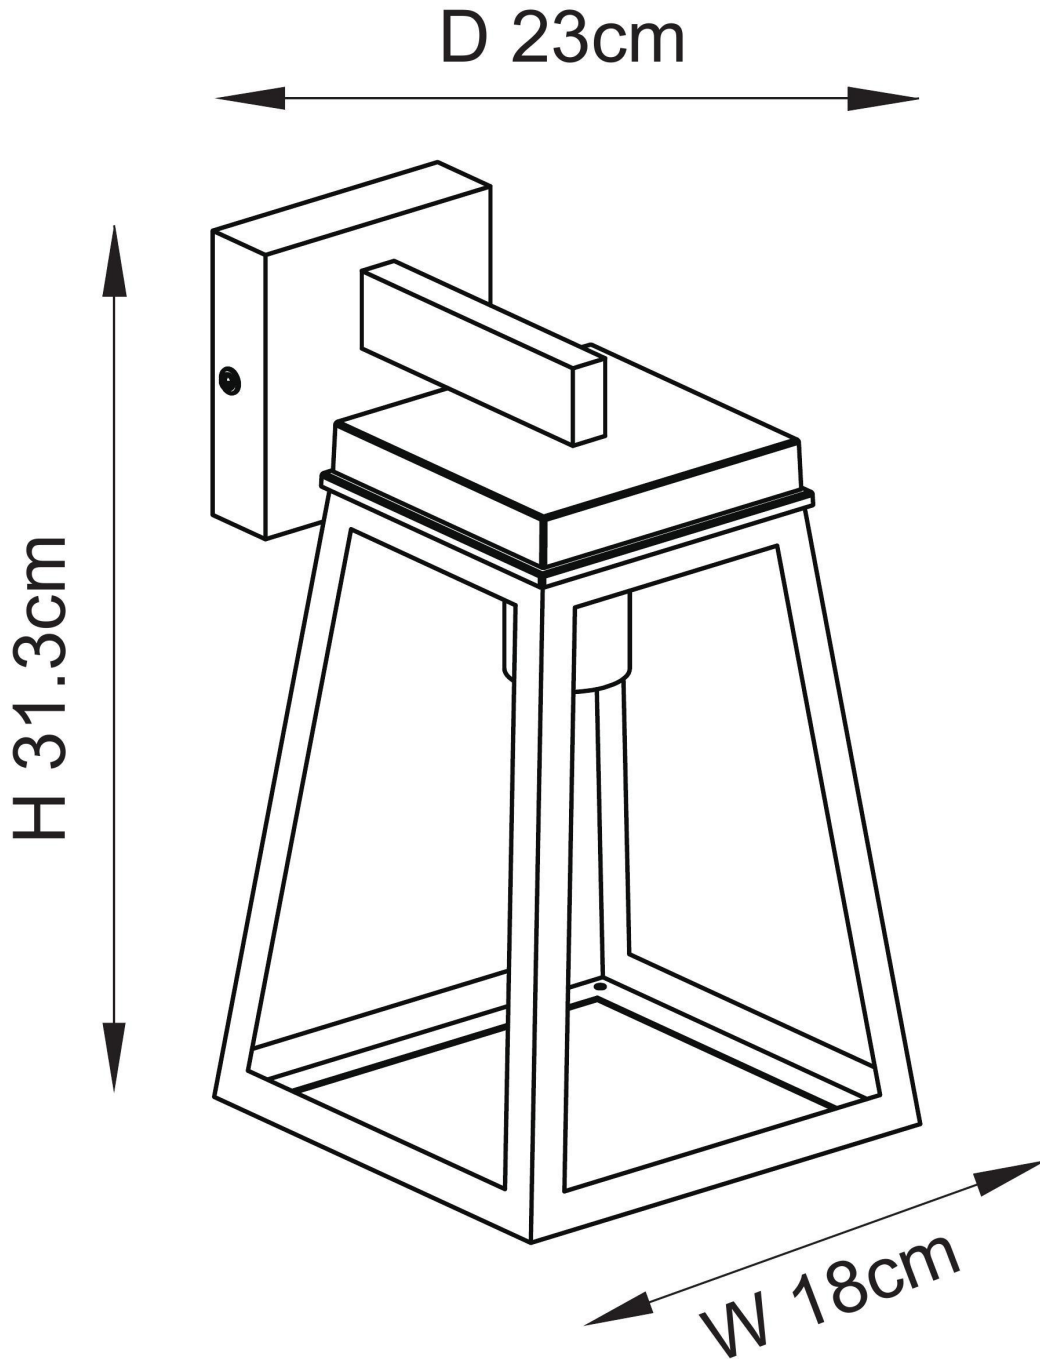

Endon Lighting - Lymington - 118762 - Black Clear Glass IP44 Outdoor Wall Light

**CONTACT**