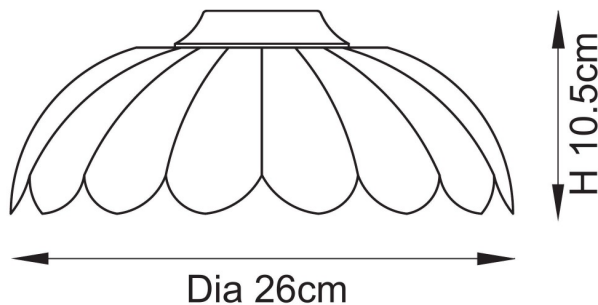

SPECIFICATION

- Ingress protection: IP20