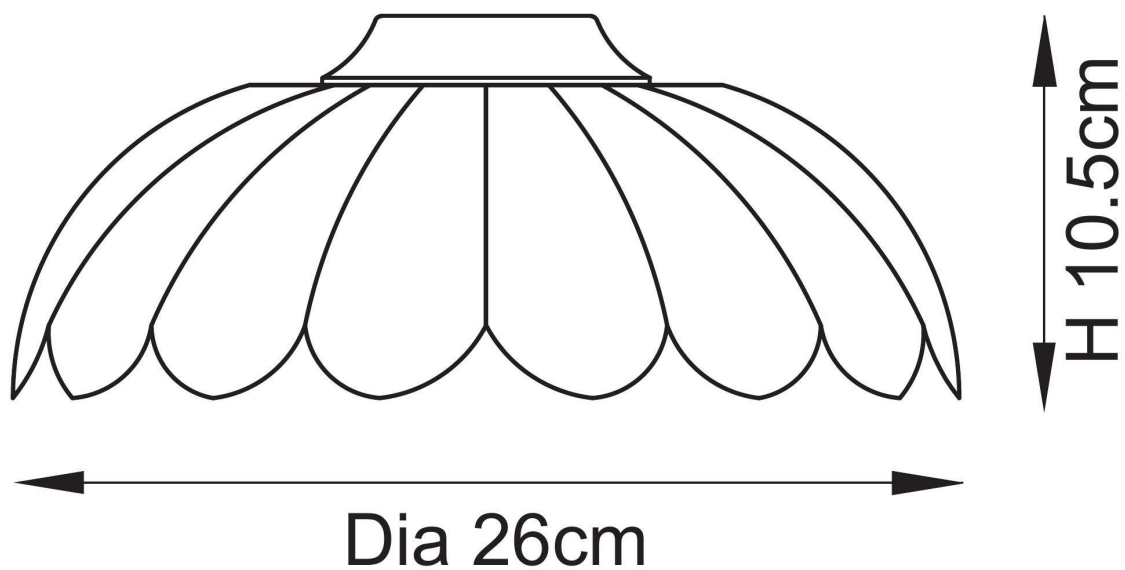

Endon Lighting - Camellia - 118776 - Clear Glass Easy Fit Pendant Shade

CONTACT