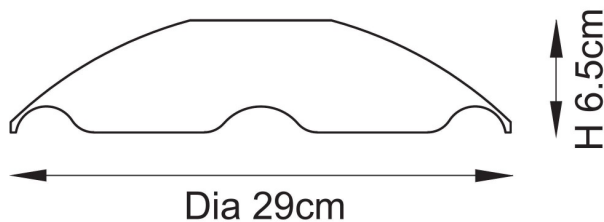

SPECIFICATION

- Ingress protection: IP20