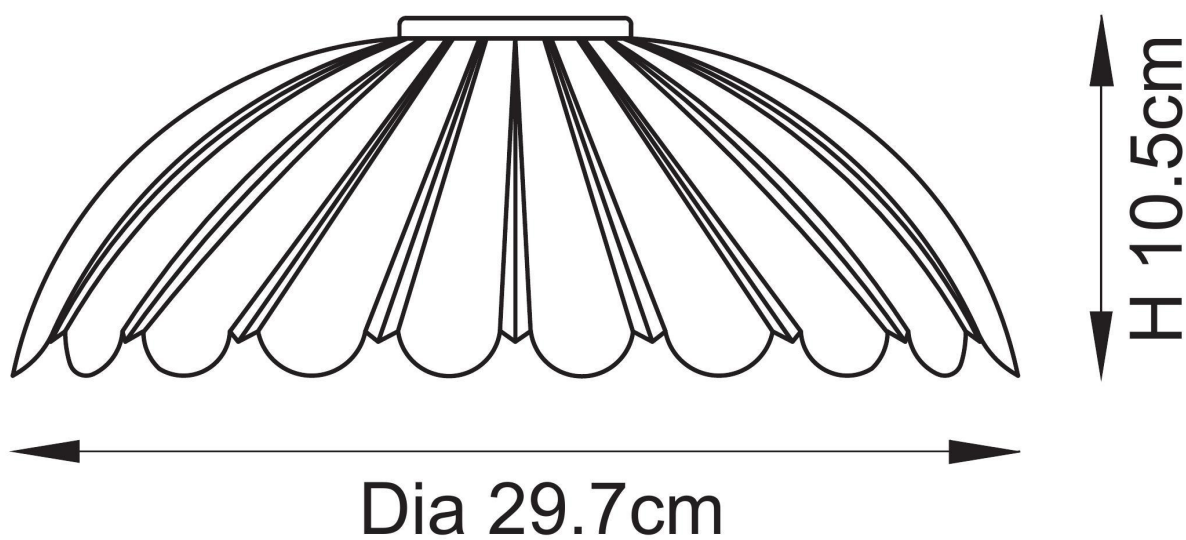

Endon Lighting - Carnation - 118778 - Clear Glass Easy Fit Pendant Shade

CONTACT