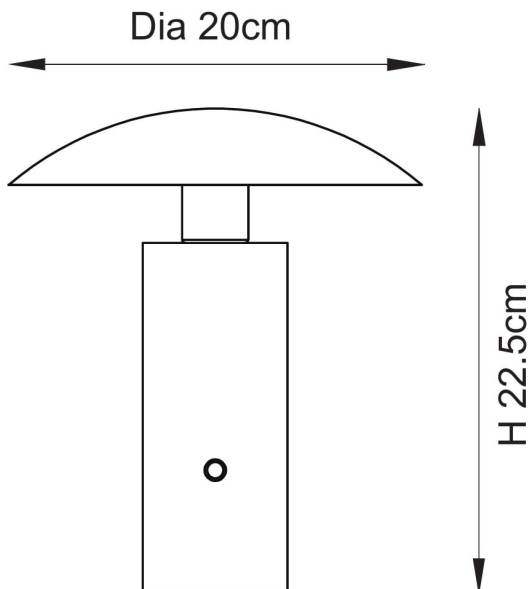

Endon Lighting - Sunset - 118935 - LED Gold Touch Table Lamp

REFERENCE

- SKU: FCL-31037
- Supplier SKU: 118935
- Barcode: 5016087217878

DESCRIPTION

Sleek and sculptural, this rechargeable table light features a brushed brass finish and a modern, mushroom-style dome shade. Designed with a built-in touch dimmer control, it offers adjustable brightness at your fingertips for versatile lighting anywhere - no cords required. Ideal for dining tables, bedside tables, or outdoor entertaining, it combines elegant form with cordless functionality.

CATEGORY

- Brand: Endon Lighting
- Family: Sunset
- Category: Indoor Lighting / Table / Complete

APPEARANCE

- Base: Brushed Gold Paint

DIMENSION

- Height: 225mm
- Diameter: 200mm
- Shade Height: 37mm
- Weight: .75kg

LIGHT SOURCE

- Lamp included: Yes
- Lamp detail: 2W LED (included)
- Dimmer included
- Kelvin: 3000K (Warm White)
- Lumens: 129Lm
- Energy class: E
- Switch: Touch 3 Stage Dimmer Switch

SPECIFICATION

- Ingress protection: IP20
- Class: Class III - Safe Extra Low Voltage Power Source
- Voltage: 5V (battery operated, included)