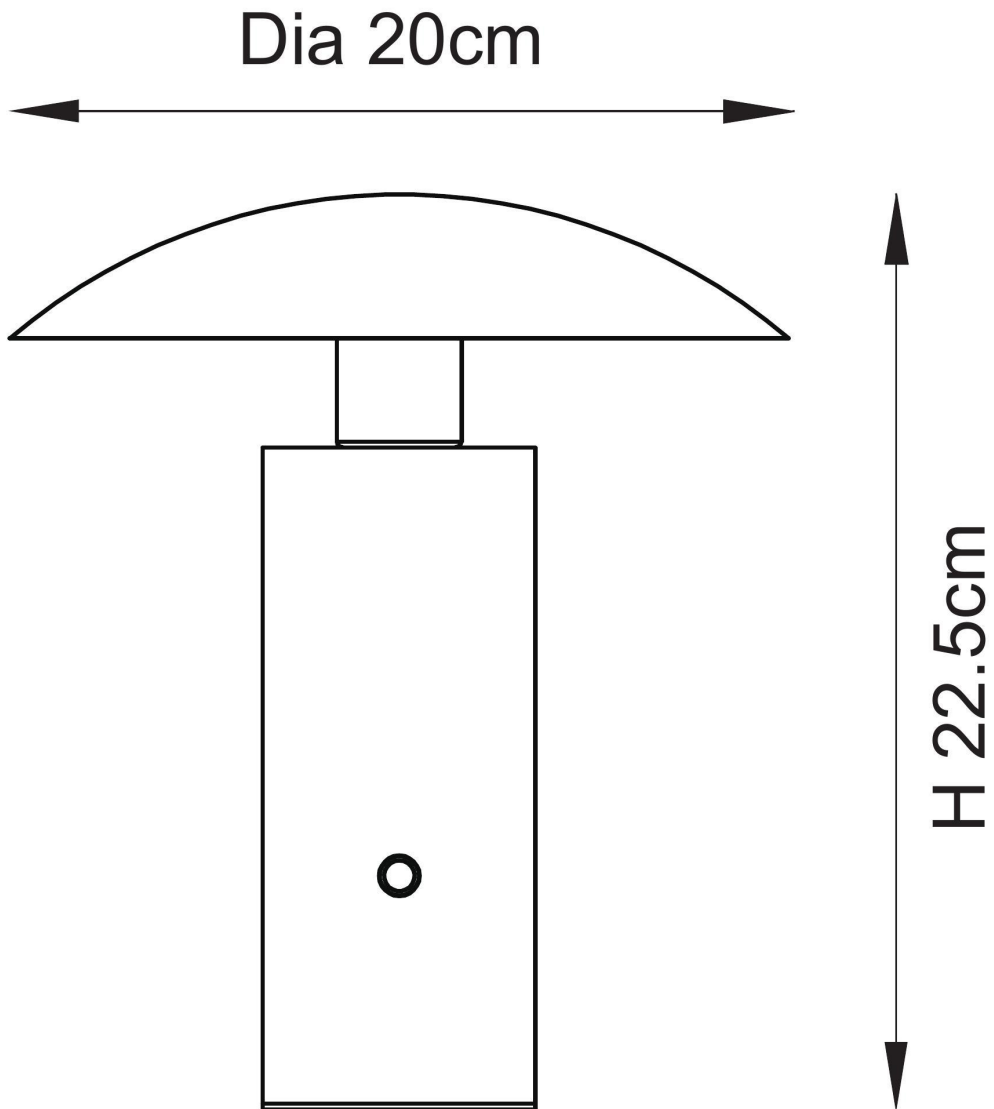

Endon Lighting - Sunset - 118935 - LED Gold Touch Table Lamp

CONTACT