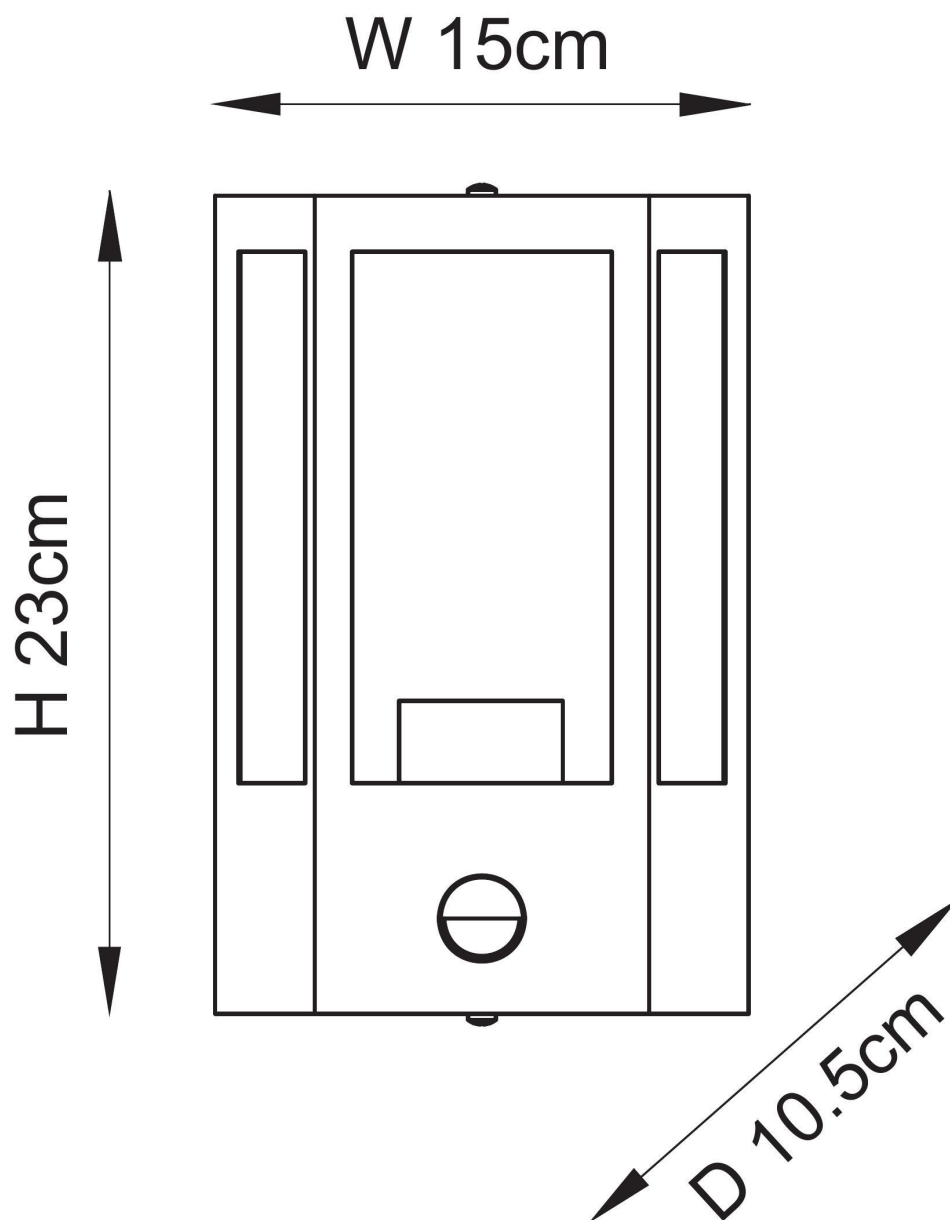

Endon Lighting - Huntington - 120552 - Black Clear Glass IP44 Outdoor Sensor Wall Light

CONTACT