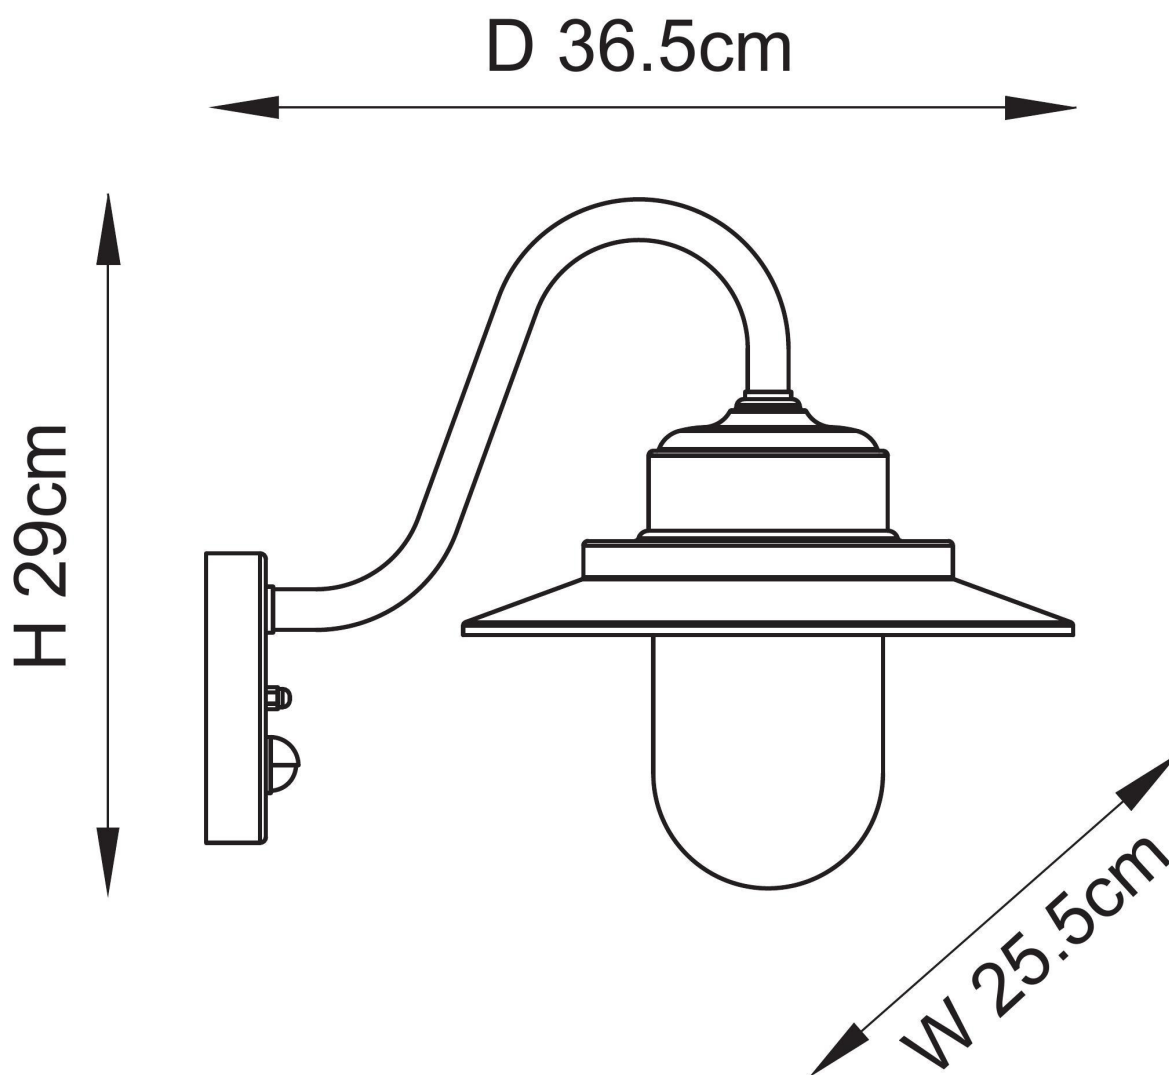

Endon Lighting - Thornton - 120556 - Black Clear Glass IP44 Outdoor Sensor Wall Light

CONTACT