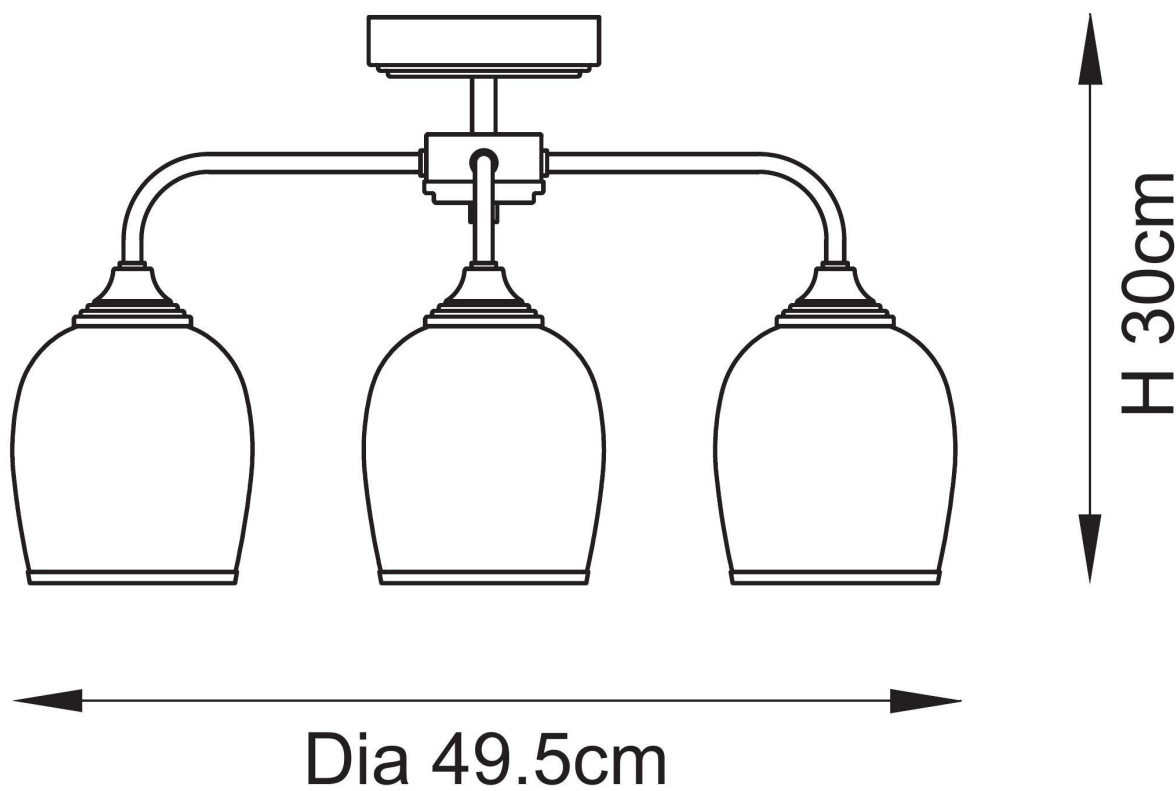

Endon Lighting - Ashcroft - 120616 - Aged Brass Clear Glass 3 Light Flush Ceiling Light

**CONTACT**