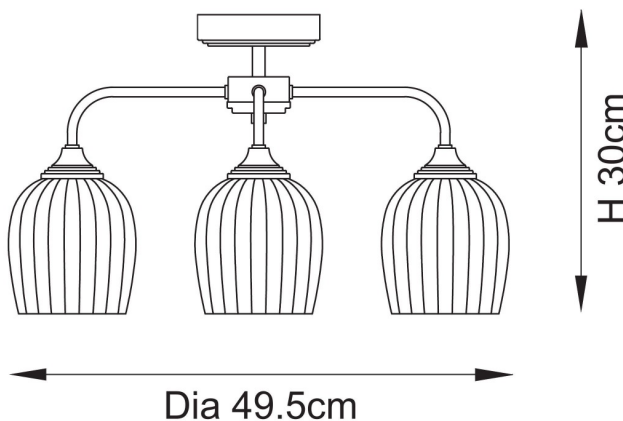

Endon Lighting - Ashcroft - 120617 - Aged Brass Clear Ribbed Glass 3 Light Flush Ceiling Light

REFERENCE

- SKU: FCL-31042
- Supplier SKU: 120617
- Barcode: 5016087219001

DESCRIPTION

This 3-light semi-flush ceiling fitting exudes classic charm with a modern edge, featuring fluted clear glass shades that beautifully diffuse light. The gently curved arms and warm brass-toned frame add a refined silhouette, ideal for enhancing lower ceilings without compromising on style. Perfect for kitchens, hallways, or living spaces, it offers a timeless blend of elegance and functionality.

CATEGORY

- Brand: Endon Lighting
- Family: Ashcroft
- Category: Indoor Lighting / Ceiling / Semi

APPEARANCE

- Base: Brushed Aged Brass Plate
- Shade: Clear Ribbed Glass

DIMENSION

- Height: 300mm
- Diameter: 495mm
- Weight: 0kg

LIGHT SOURCE

- Lamp included: No
- Lamp detail: 3 x 6W Max LED E14 SES (required)
- Dimmable
- Energy class: Not applicable
- Switch: No

SPECIFICATION

- Ingress protection: IP20
- Class: Class I - Single Insulated, Earthed
- Voltage: 240V