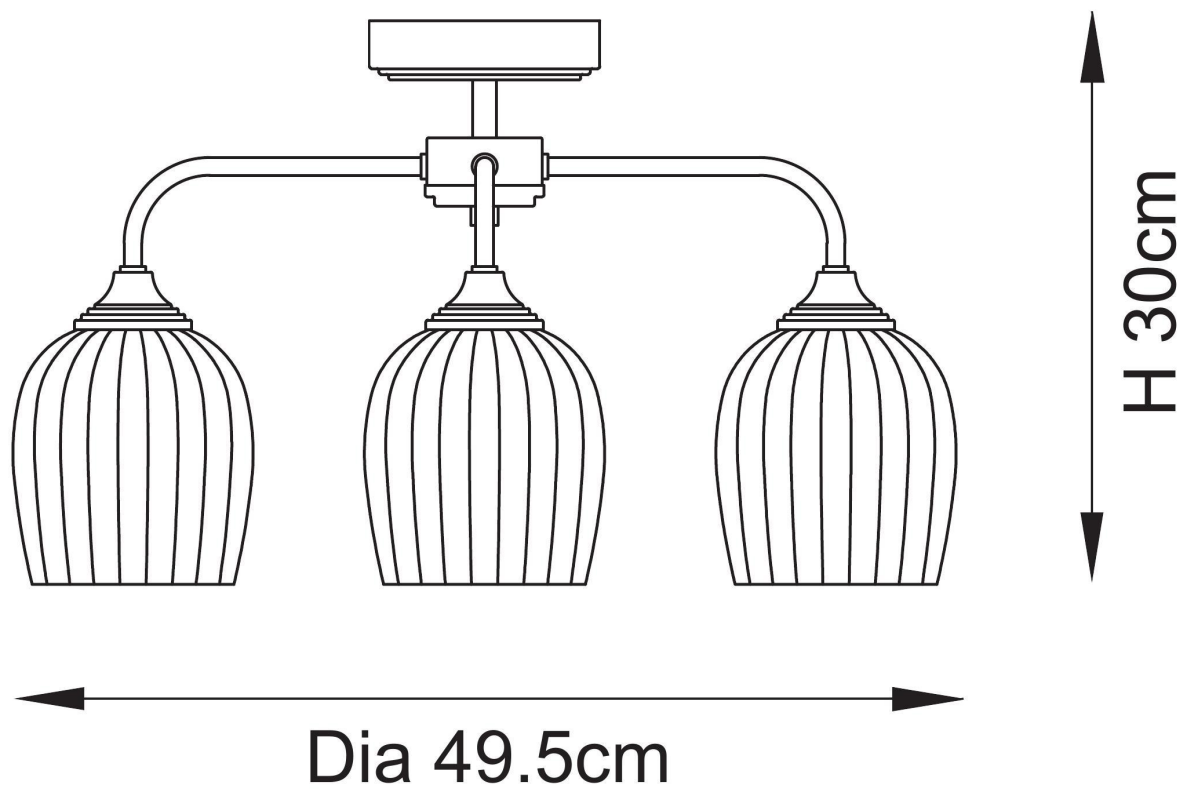

Endon Lighting - Ashcroft - 120617 - Aged Brass Clear Ribbed Glass 3 Light Flush Ceiling Light

CONTACT