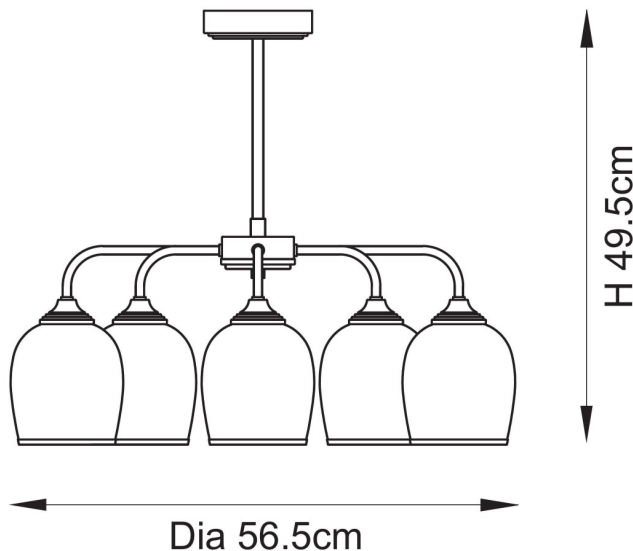

Endon Lighting - Ashcroft - 120618 - Aged Brass Clear Glass 5 Light Ceiling Pendant Light

REFERENCE

- SKU: FCL-31043
- Supplier SKU: 120618
- Barcode: 5016087219018

DESCRIPTION

Add the finishing touch with this elegant 5-light semi-flush ceiling fitting, blending classic form with modern clarity. Featuring gracefully arched arms in a warm brass finish and five clear glass shades, it creates a refined yet contemporary look. The transparent shades are finished with a smart metal edge, perfect for showcasing decorative filament bulbs beautifully, ideal for living rooms, bedrooms, or hallways.

CATEGORY

- Brand: Endon Lighting
- Family: Ashcroft
- Category: Indoor Lighting / Ceiling / Pendant

APPEARANCE

- Base: Brushed Aged Brass Plate
- Shade: Clear Glass

DIMENSION

- Height: 495mm
- Diameter: 565mm
- Weight: 0kg

LIGHT SOURCE

- Lamp included: No
- Lamp detail: 5 x 6W Max LED E14 SES (required)
- Dimmable
- Energy class: Not applicable
- Switch: No

SPECIFICATION

- Ingress protection: IP20
- Class: Class I - Single Insulated, Earthed
- Voltage: 240V