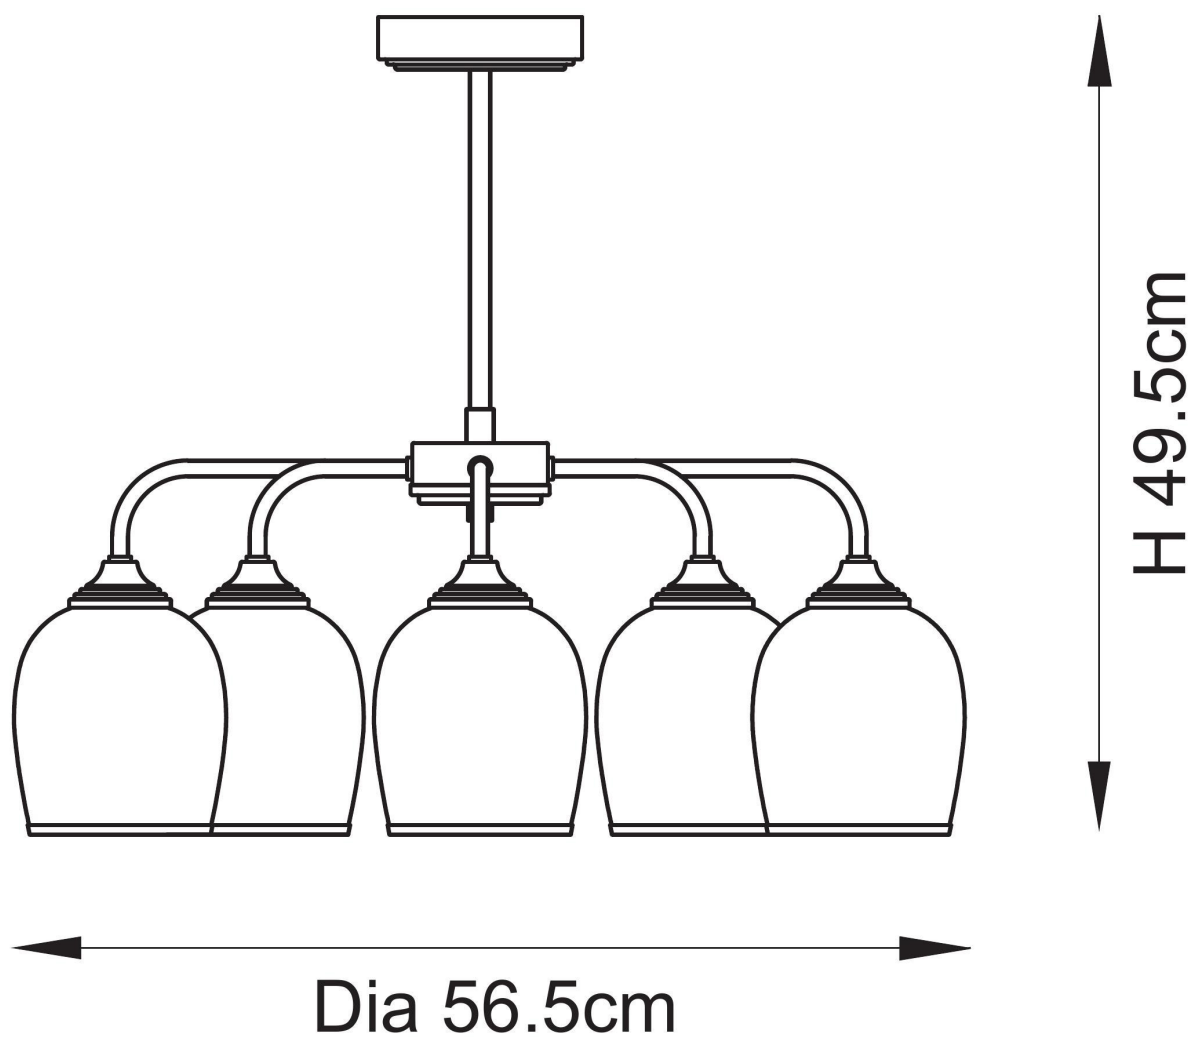

Endon Lighting - Ashcroft - 120618 - Aged Brass Clear Glass 5 Light Ceiling Pendant Light

CONTACT