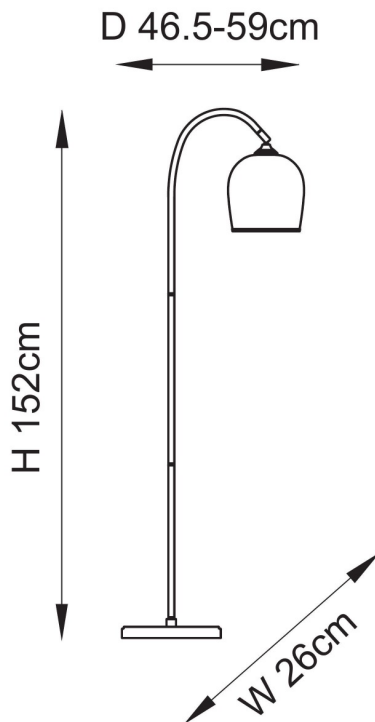

Endon Lighting - Ashcroft - 120620 - Aged Brass Clear Glass Floor Lamp

REFERENCE

- SKU: FCL-31045
- Supplier SKU: 120620
- Barcode: 5016087219032

DESCRIPTION

Bring timeless illuminated elegance to any space with this clean line floor lamp, featuring an adjustable head and clear glass shade. The gracefully curved stem in a warm brass metal finish is complemented by a domed glass shade with a refined metal rim, offering both style and function. Ideal for reading nooks, lounge areas, or bedrooms, its adjustable design allows you to direct light exactly where it's needed.

CATEGORY

- Brand: Endon Lighting
- Family: Ashcroft
- Category: Indoor Lighting / Floor / Decorative

APPEARANCE

- Base: Brushed Aged Brass Plate
- Shade: Clear Glass

DIMENSION

- Height: 1520mm
- Width: 260mm
- Depth: 465 - 590mm
- Weight: 0kg

LIGHT SOURCE

- Lamp included: No
- Lamp detail: 10W Max LED E27 ES (required)
- Non-dimmable
- Energy class: Not applicable
- Switch: In-line On/Off Foot Switch

SPECIFICATION

- Ingress protection: IP20
- Class: Class II - Double Insulated, No Earth
- Voltage: 240V