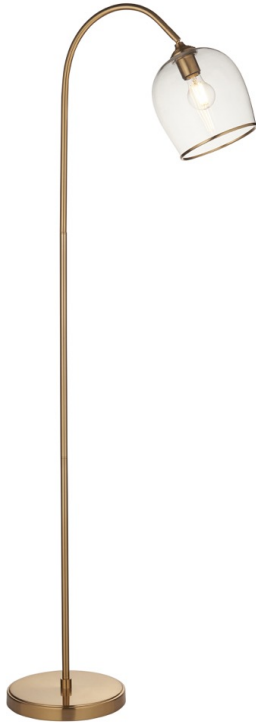

Endon Lighting - Ashcroft - 120620 - Aged Brass Clear Glass Floor Lamp

REFERENCE

- SKU: FCL-31045
- Supplier SKU: 120620
- Barcode: 5016087219032

DESCRIPTION

Bring timeless illuminated elegance to any space with this clean line floor lamp, featuring an adjustable head and clear glass shade. The gracefully curved stem in a warm brass metal finish is complemented by a domed glass shade with a refined metal rim, offering both style and function. Ideal for reading nooks, lounge areas, or bedrooms, its adjustable design allows you to direct light exactly where it's needed.

CATEGORY

- Brand: Endon Lighting
- Family: Ashcroft
- Category: Indoor Lighting / Floor / Decorative

APPEARANCE

- Base: Brushed Aged Brass Plate
- Shade: Clear Glass

DIMENSION

- Height: 1520mm
- Width: 260mm
- Depth: 465 - 590mm
- Weight: 0kg

LIGHT SOURCE

- Lamp included: No
- Lamp detail: 10W Max LED E27 ES (required)
- Non-dimmable
- Energy class: Not applicable
- Switch: In-line On/Off Foot Switch

SPECIFICATION

- Ingress protection: IP20
- Class: Class II - Double Insulated, No Earth
- Voltage: 240V